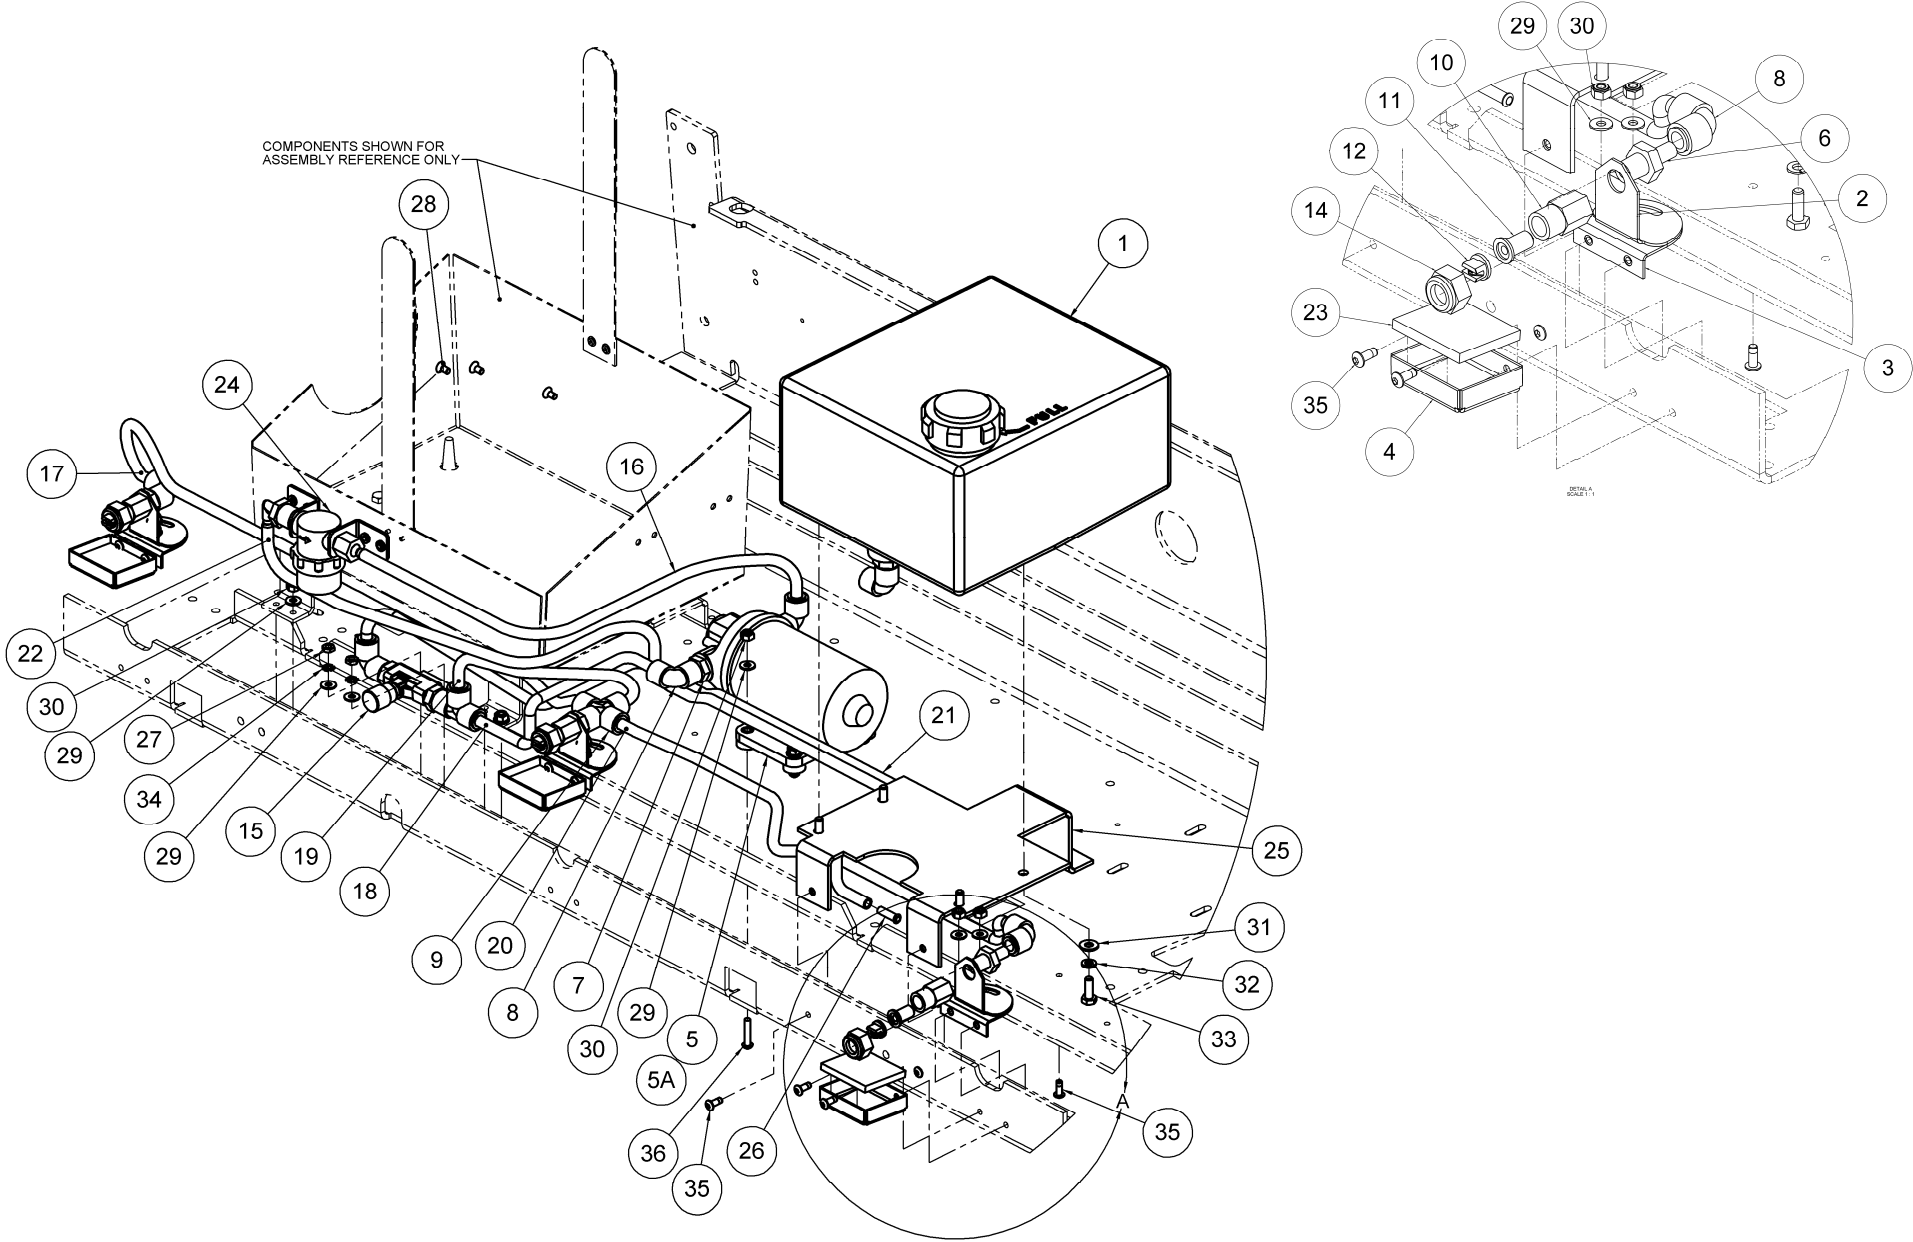

Cleaner System

Base Plate Assembly – Cleaner System

	NUMBER	DESCRIPTION
1	294-115-638	Cleaner Tank Assembly
2	294-115-647	Nozzle Swivel
3	294-115-648	Nozzle Bracket
4	294-115-650	Drip Tray
5	294-115-729	Cleaner Pump Assembly, 110-Volt
5A	294-115-730	Cleaner Pump Assembly, 220-Volt
6	294-115-071	Stem Adapter, 1/4 NPT x 3/8
7	294-115-072	Stem Adapter, 3/8 NPT x 3/8
8	294-115-073	Union Elbow, 3/8 x 3/8
9	294-115-076	Union, Quick Connect, Cross, 4 x 3/8
10	294-002-403	Nozzle Body
11	294-002-401	Strainer, Check Valve
12	294-002-407	Spray Nozzle – Outside
13	294-002-406	Spray Nozzle – Center
14	294-002-404	Tip Retainer
15	294-115-637	Flow Control Valve
16	294-115-640	Tygothane Tubing, 20"
17	294-115-641	Tygothane Tubing, 26"
18	294-115-642	Tygothane Tubing, 10"

	NUMBER	DESCRIPTION
19	294-115-643	Tygothane Tubing, 9"
20	294-115-644	Tygothane Tubing, 21"
21	294-115-645	Tygothane Tubing, 32"
22	294-115-646	Tygothane Tubing, 40"
23	294-115-554	Drip Tray Foam
24	294-115-673	Filter Assembly
25	294-115-713	Bracket Assembly, Cleaner Tank
26	294-115-733	Tube Support
27	01-032	Nut, Hex, 10-32
28	811-940-062	Screw, Flat Head, 10-32 x 3/8
29	01-030	Washer, #10, Flat
30	838-740-002	Nut, Hex, 10-32, Nylon Locking
31	948-573-102	Washer, 1/4, Flat, Black
32	951-148-008	Washer, 1/4, Split Black
33	809-849-125	Screw, Hex, 1/4-20 x 3/4
34	01-033	Washer, #10, External Tooth Lock
35	808-640-088	Screw, Hex Socket Head, 10-32 x 1/2, SS, Nylok
36	01-024	Screw, Round Head, 10-32 x 1

Cleaner Pump Assembly

	NUMBER	DESCRIPTION
1a	02-206	Cleaner Pump, 110V
1b	294-115-287	Cleaner Pump, 220V
2	746-013-498	Molex Connector
3	760-019-223	Female Crimp Terminal