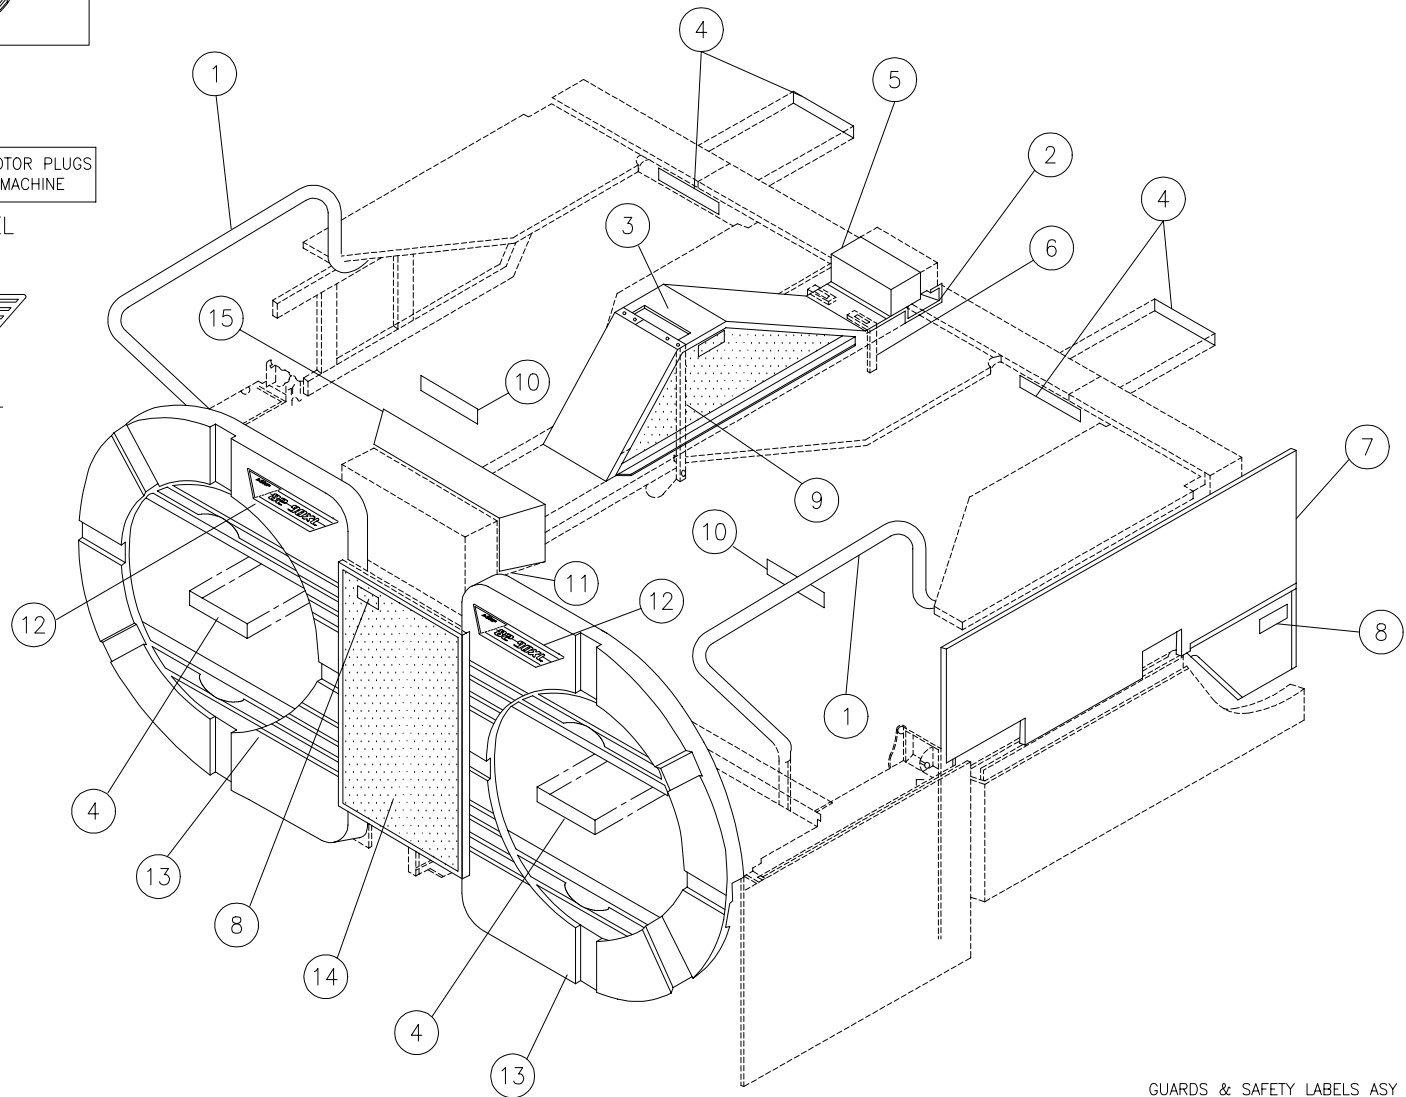

# GUARDS & SAFETY LABELS

ITEM 4 "WARNING" LABEL

ITEM 10 "WARNING" LABEL

ITEM 12 "82-90XL" DECAL

ITEM 8 "DANGER" LABEL

GUARDS & SAFETY LABELS ASY

## GUARDS & SAFETY LABELS

ITEM	QTY	PART #	DESCRIPTION
1	2	090-005-118	HANDRAIL
2	1	090-004-709	FRONT END COVER GUARD
3	1	070-011-401	BALL LIFT GUARD WELDMENT
4	6	090-004-028	WARNING LABEL
5	1	090-004-708	FRONT END BOX COVER
6	4	070-004-691	REAR GUARD BRACKET
7	2	070-005-585	END MACHINE GUARD ASSEMBLY
8	3	070-011-211	DANGER DECAL
9	2	070-010-238	FRONT GUARD ASSEMBLY BRACKET
10	2	090-005-642	WARNING DECAL (ON YOKE)
11	1	090-004-706	CHASSIS MOUNTING BRACKET
12	2	090-008-895	82-90XL WHEEL GUARD DECAL
13	2	090-007-145	PINSPOTTER WHEEL GUARD
14	1	090-004-420	BALL LIFT GUARD, REAR
15	1	090-004-707	CHASSIS COVER

ITEM	QTY	PART #	DESCRIPTION
------	-----	--------	-------------