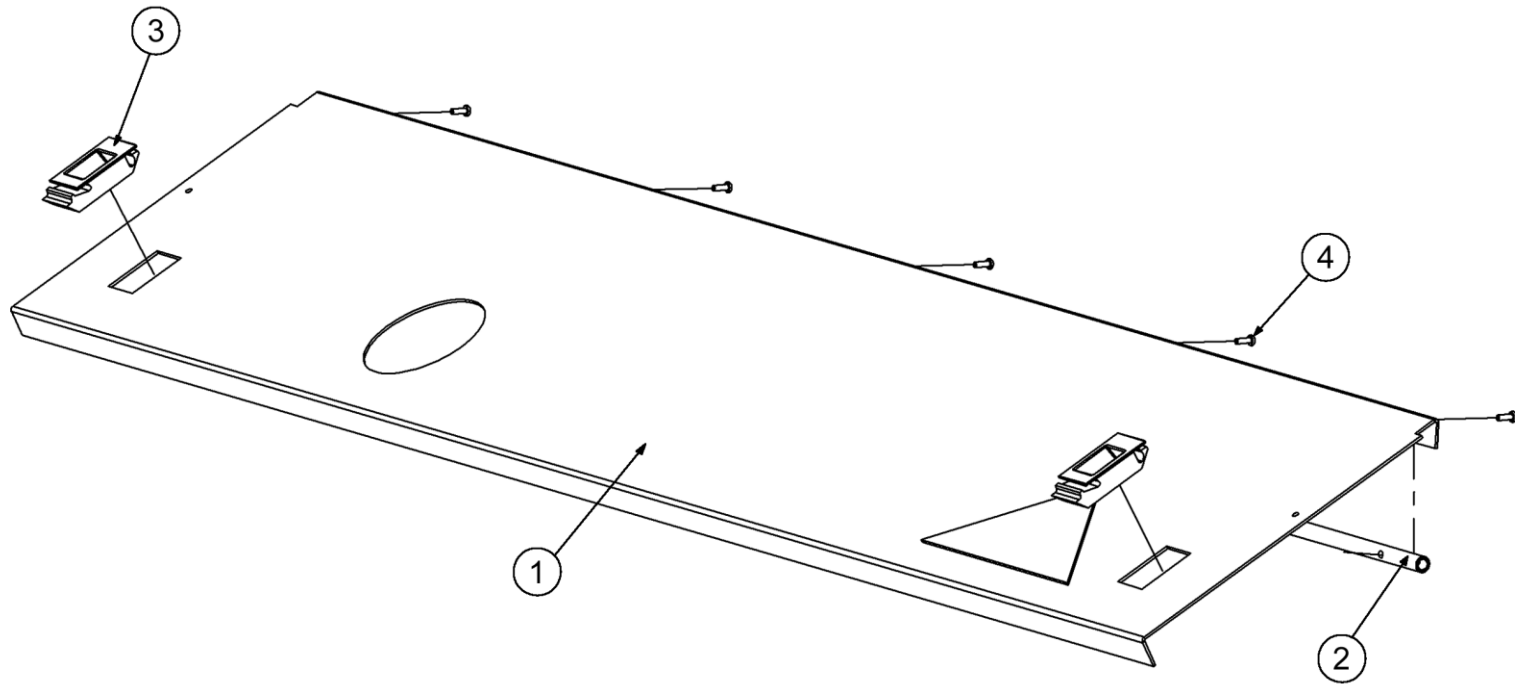

**294-002-414  
CLEANER HOOD ASSEMBLY**

**294-002-414**  
**CLEANER HOOD ASSEMBLY**

	<b>PART NO.</b>	<b>DESCRIPTION</b>	<b>QTY</b>
1	294-002-437	CLEANER HOOD	1
2	294-002-060	HINGE BAR	1
3	04-323	SIDE LATCH FLUSH	2
4	01-130	RIVET, 1/8 X 1/2 LONG, ALUMINUM	5