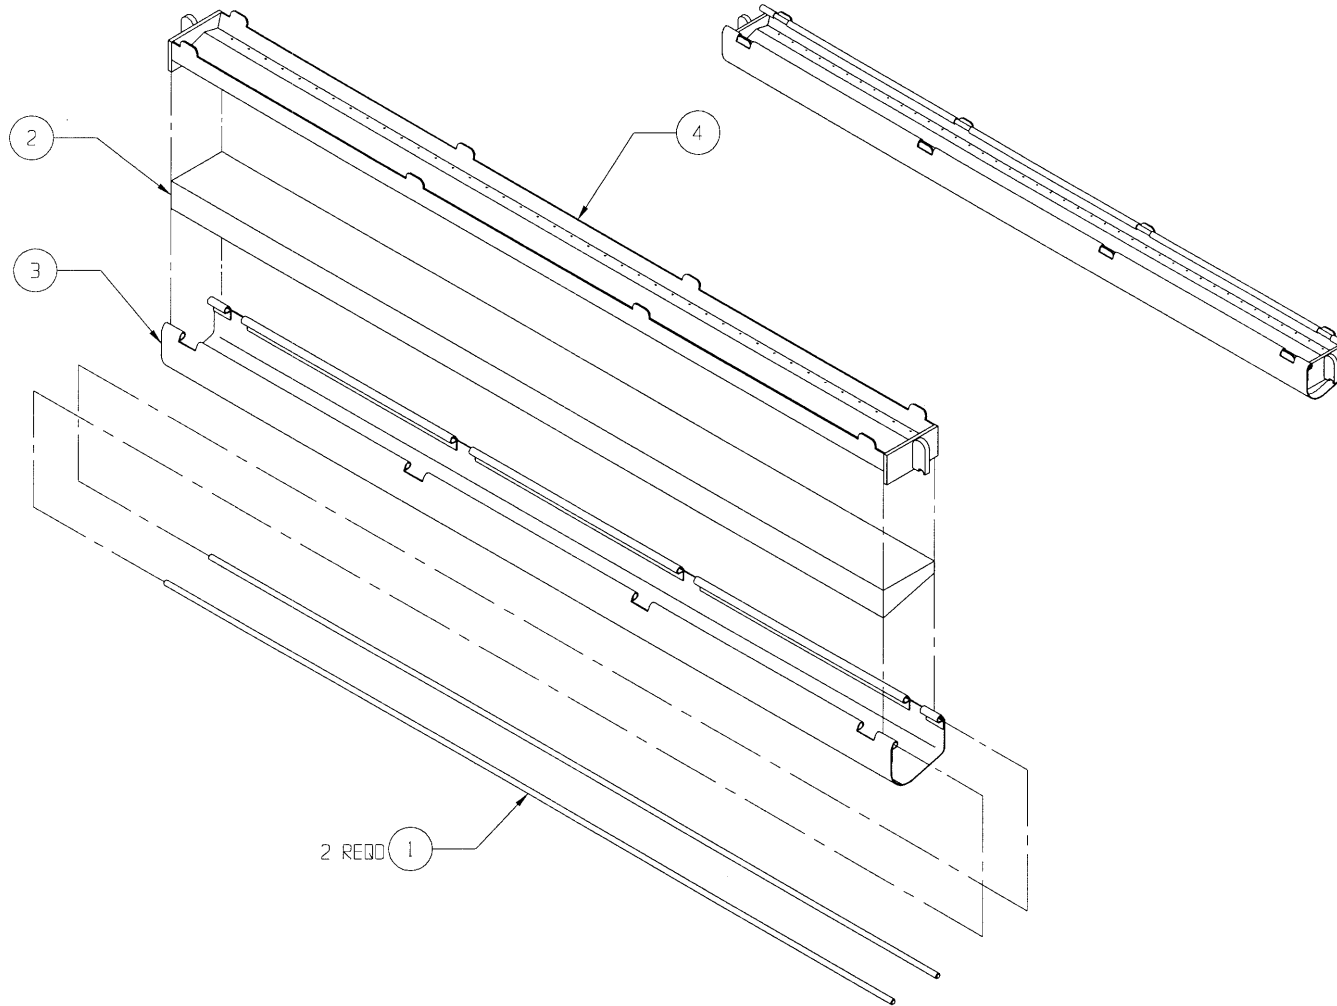

**SA-0256
CLEANER PAD ASSEMBLY**

SA-0256
CLEANER PAD ASSEMBLY

	PART NO.	DESCRIPTION	QTY
1	A-0784	CLEANING FABRIC SUPPORT ROD	2
2	B-8032	CLEANER PAD	1
3	C-0776	CLEANING FABRIC	1
4	SA-0255	CLEANER TRAY WELDMENT	1