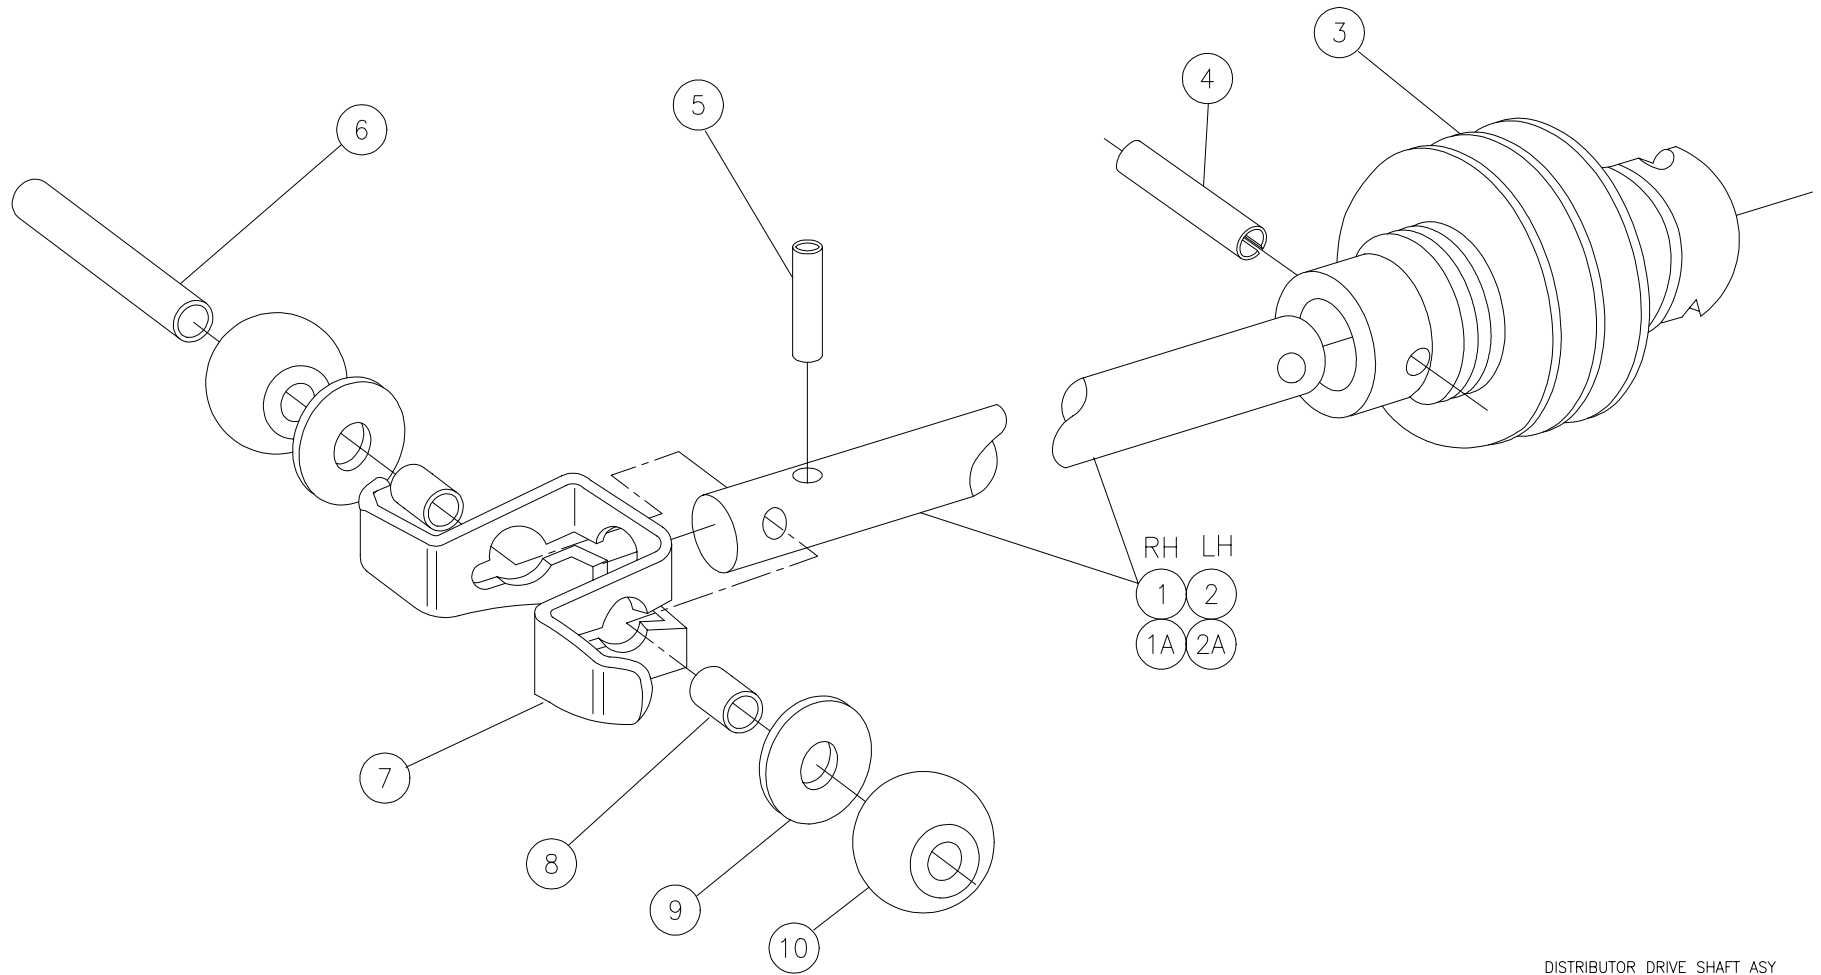

DISTRIBUTOR DRIVE SHAFT ASSEMBLY

DISTRIBUTOR DRIVE SHAFT ASY

DISTRIBUTOR DRIVE SHAFT ASSEMBLY

ITEM	QTY	PART #	DESCRIPTION
1	1	090-002-018	SHAFT, R.H. MACHINE
1A	1	090-006-102	DISTRIBUTOR DRIVE SHAFT ASSY – R.H. (Includes items 1 & 3 through 10)
2	1	090-002-017	SHAFT L.H. MACHINE
2A	1	090-006-103	DISTRIBUTOR DRIVE SHAFT ASSY – L.H. (Includes items 2 through 10)
3	1	070-007-586	UNIVERSAL JOINT
4	1	913-437-160	SPRING PIN, .187 X 1
5	1	913-423-120	SPRING PIN, .125 X ¾
6	1	908-048-480	DOWEL PIN, 1/4 X 3
7	1	090-002-034	BALL BEARING RETAINER
8	2	722-501-070	SPACER
9	2	000-029-073	WASHER
10	2	090-002-019	BALL

ITEM	QTY	PART #	DESCRIPTION
------	-----	--------	-------------