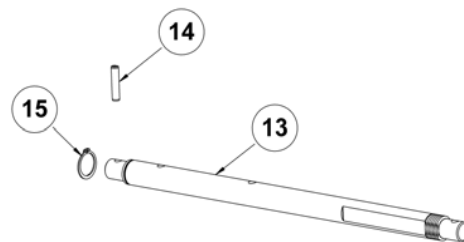

## Drawings and Parts Lists

**Main Casting Assembly, 070-007-138**  
**Main Shaft Assembly, 070-006-841**

Item	Part Number	Description
1	070-006-053	Distributor Base Casting
2	070-006-076	Bearing, Open End
3	070-006-075	Bearing, Closed End
4	070-006-074	Thrust Bearing
5	070-006-073	Thrust Washer
6	070-006-064	Bearing Spacer
7	000-024-679	Ball Bearing, .625 x 1.917
8	919-004-200	Retaining Ring, Large
9	919-000-600	Retaining Ring, Med.
10	919-005-300	Retaining Ring, Small
11	070-006-082	Spring Pin
12	000-026-081	Spring Post Sleeve
13	070-006-077	Distributor Drive Shaft
14	913-437-140	Spring Pin, .187 x .875
15	919-005-600	Retaining Ring