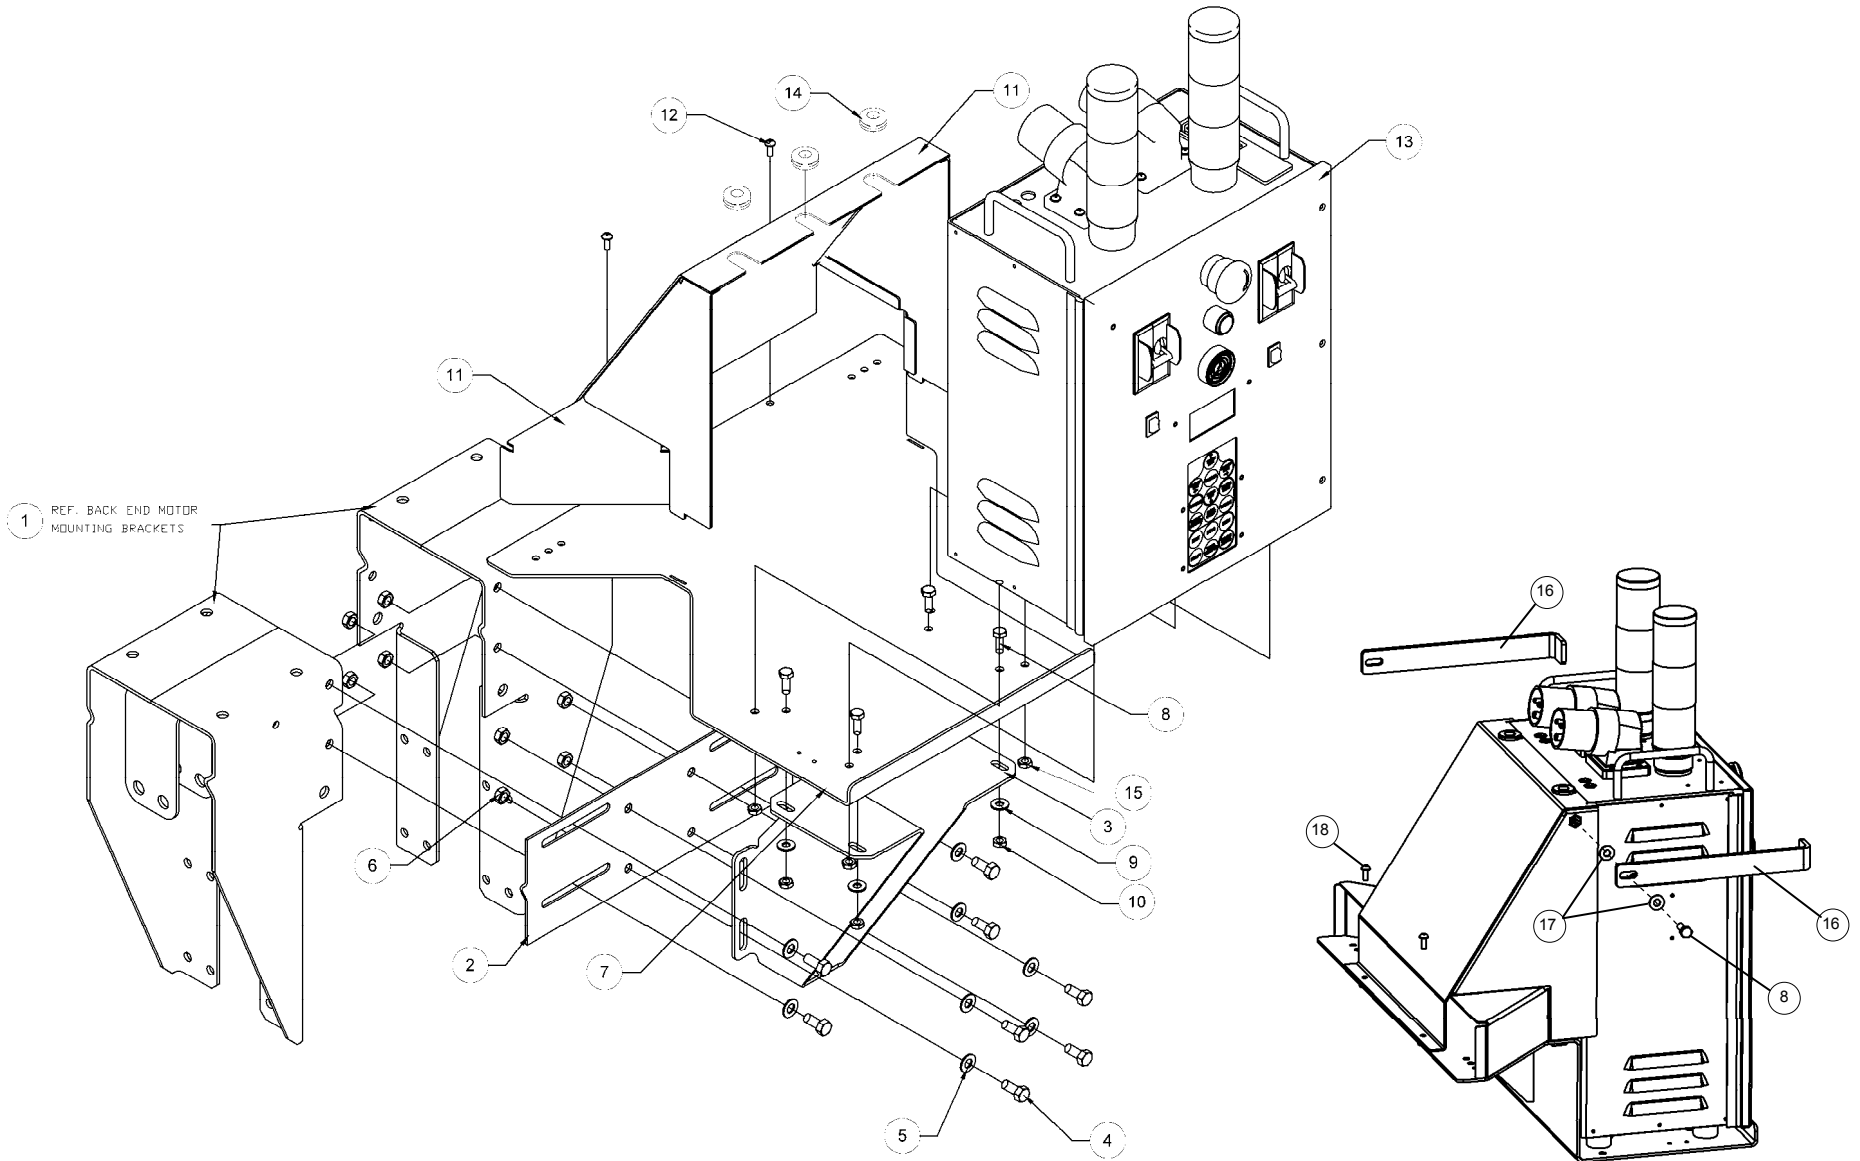

CHASSIS & MOUNTING BRACKET ASSEMBLY

CHASSIS & MOUNTING BRACKET ASSEMBLY

ITEM	QTY	PART #	DESCRIPTION	ITEM	QTY	PART #	DESCRIPTION
1	2	090-003-509	MOTOR MOUNT WELDMENT				
2	1	090-004-513	TIE PLATE				
3	1	088-000-068	CHASSIS SUPPORT BRACKET				
4	8	809-857-125	SCREW, HEX, 5/16 - 18 X 3/4				
5	8	948-761-112	WASHER, FLAT, 11/32 X 11/16 X 1/16				
6	8	844-057-002	NUT, STOVER LOCK, 5/16 - 18				
7	1	088-200-486	CONTROLLER MOUNTING WELDMENT				
8	8	809-849-125	SCREW, HEX, 1/4 - 20 X 3/4				
9	4	948-753-102	WASHER, FLAT, 9/32 X 5/8 X 1/16				
10	4	844-049-002	NUT, STOVER LOCK, 1/4 - 20				
11	1	088-200-568	CHASSIS COVER ASSEMBLY, WIDE				
12	2	812-840-082	SCREW, ROUND HEAD, 10 - 32 X 1/2				
13	1	088-000-001	90XLi PINSPOTTER CONTROLLER (220V 50/60HZ)				
14	3	711-520-012	GROMMET, 5/8 X 7/8 X 1/16				
15	6	835-549-002	NUT, HEX JAM, 1/4 - 20				
16	2	088-200-180	CHASSIS REAR COVER STRAP				
17	4	948-753-101	WASHER, FLAT, 1/4, BLACK				
18	2	818-240-082	SCREW, ROUND HEAD, 10-32 X 1/2, SEMS				