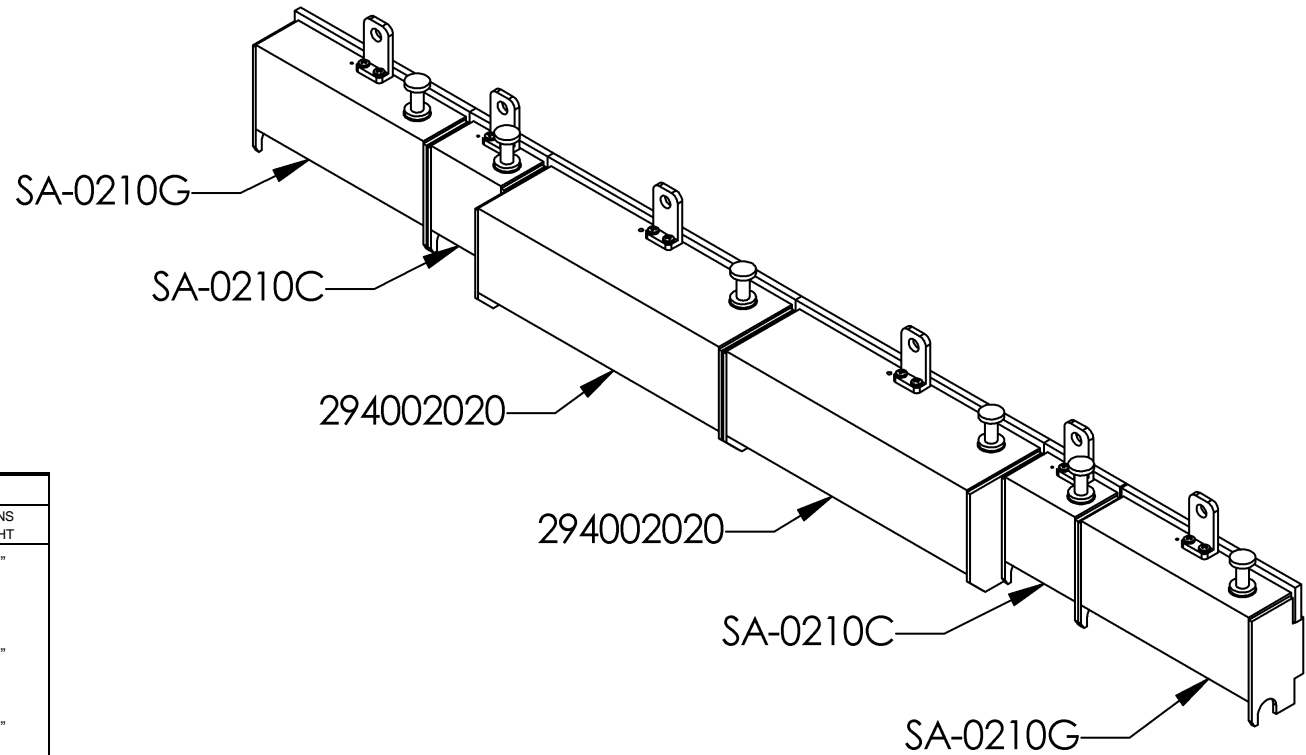

# 294-002-064 OIL TANK ASSEMBLY CONFIGURATIONS

OTHER OIL TANK CONFIGURATIONS			
TANK ASSEMBLY	SIZE	QTY	TANK COMBINATIONS FROM LEFT TO RIGHT
294-002-064*	Std with Summit		7" 3" 10" 10" 3" 7"
294-002-020	10"	2	
SA-0210C	3"	2	
SA-0210G	7"	2	
order tanks individually			5" 5" 10" 10" 5" 5"
294-002-020	10"	2	
SA-0210E	5"	4	
order tanks individually			7" 3" 10" 10" 5" 5"
294-002-020	10"	2	or
SA-0210C	3"	1	5" 5" 10" 10" 3" 7"
SA-0210E	5"	2	
SA-0210G	7"	1	

\*Complete set, standard with Spray Summit

**294-002-064**

**OIL TANK ASSEMBLY CONFIGURATIONS**

	<b>PART NO.</b>	<b>DESCRIPTION</b>	<b>QTY</b>
1	SA-0210C	OIL TANK ASSEMBLY, 3"	2
2	SA-0210G	OIL TANK ASSEMBLY, 7"	2
3	294-002-020	OIL TANK ASSEMBLY, 10", HIGH CAPACITY, HIGH OUTPUT	2