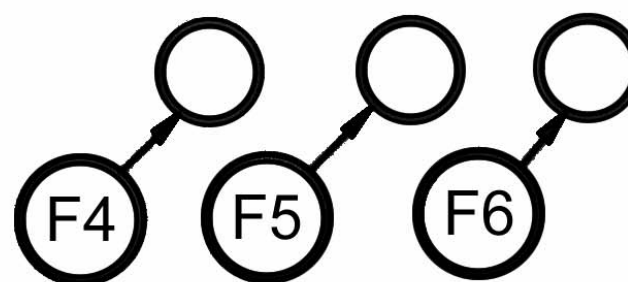

Express Control Box Fuses

115 Volt Fuses

| | NUMBER | DESCRIPTION |
|------------------------------|-------------|-------------|
| F1 Cleaner Pump | 294-115-366 | 2A Fuse |
| F2 Oil Transfer Roller Motor | 294-115-166 | 4A Fuse |
| F3 Vacuum Motor | 294-115-373 | 10A Fuse |
| F4 Drive Motor | 294-115-374 | 6.25A Fuse |
| F5 Buffer Solenoids | 294-115-375 | 8A Fuse |
| F6 Vac Head Solenoids | 294-115-375 | 8A Fuse |

230 Volt Fuses

| | NUMBER | DESCRIPTION |
|------------------------------|-------------|-------------|
| F1 Cleaner Pump | 294-115-365 | 1A Fuse |
| F2 Oil Transfer Roller Motor | 294-115-366 | 2A Fuse |
| F3 Vacuum Motor | 294-115-367 | 5A Fuse |
| F4 Drive Motor | 294-115-166 | 4A Fuse |
| F5 Buffer Solenoids | 294-115-166 | 4A Fuse |
| F6 Vac Head Solenoids | 294-115-166 | 4A Fuse |