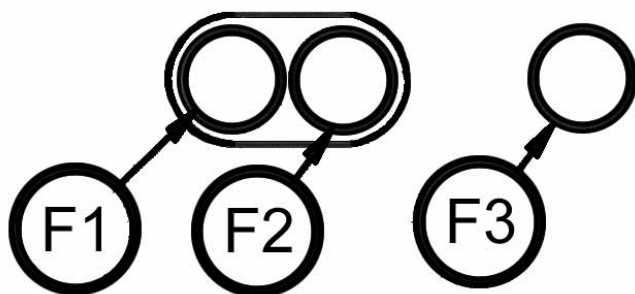

Express Control Box Fuses

115 Volt Fuses

| | NUMBER | DESCRIPTION |
|------------------------------|-------------|-------------|
| F1 Cleaner Pump | 294-115-366 | 2A Fuse |
| F2 Oil Transfer Roller Motor | 294-115-166 | 4A Fuse |
| F3 Vacuum Motor | 294-115-373 | 10A Fuse |
| F4 Drive Motor | 294-115-374 | 6.25A Fuse |
| F5 Buffer Solenoids | 294-115-375 | 8A Fuse |
| F6 Vac Head Solenoids | 294-115-375 | 8A Fuse |

230 Volt Fuses

| | NUMBER | DESCRIPTION |
|------------------------------|-------------|-------------|
| F1 Cleaner Pump | 294-115-365 | 1A Fuse |
| F2 Oil Transfer Roller Motor | 294-115-366 | 2A Fuse |
| F3 Vacuum Motor | 294-115-367 | 5A Fuse |
| F4 Drive Motor | 294-115-166 | 4A Fuse |
| F5 Buffer Solenoids | 294-115-166 | 4A Fuse |
| F6 Vac Head Solenoids | 294-115-166 | 4A Fuse |