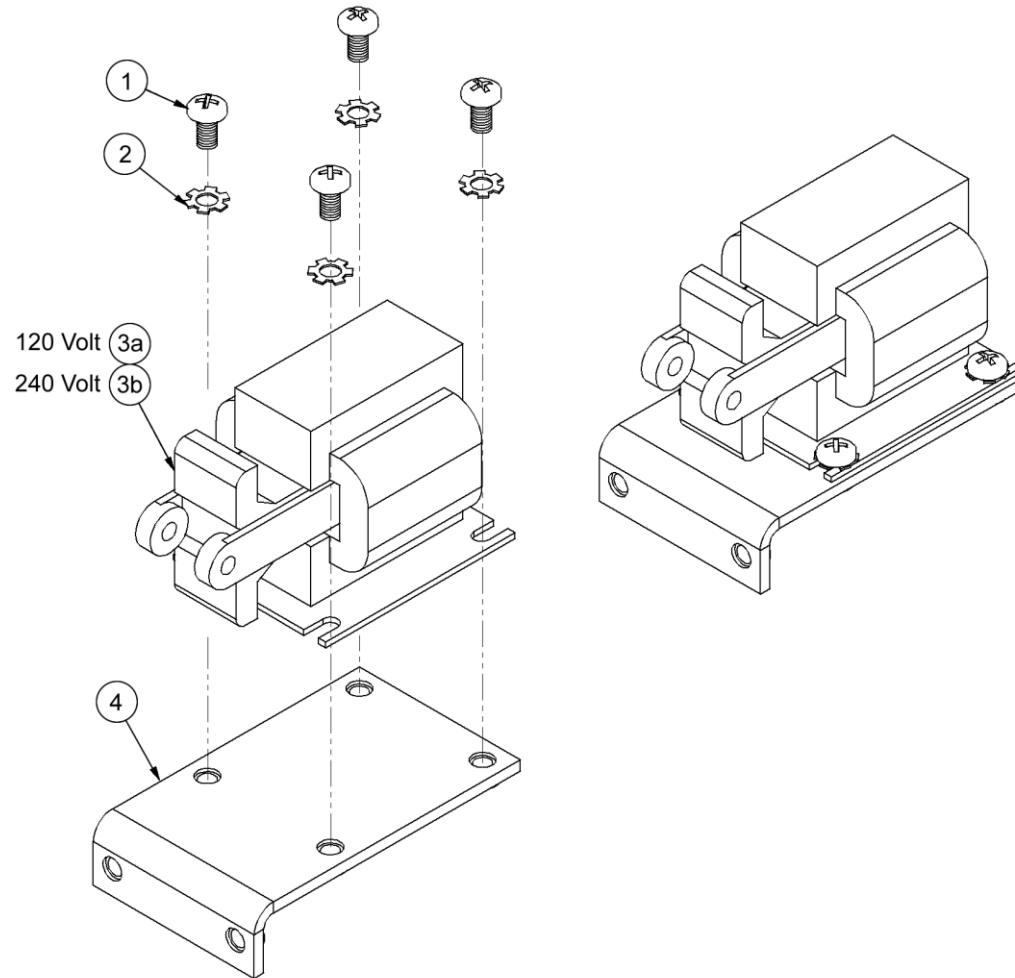

SA-3039 OIL SOLENOID ASSEMBLY, 120V
SA-3051 OIL SOLENOID ASSEMBLY, 240V

SA-3039 OIL SOLENOID ASSEMBLY, 120V
SA-3051 OIL SOLENOID ASSEMBLY, 240V

| | PART NO. | DESCRIPTION | QTY |
|----|-----------------|---------------------------------------|------------|
| 1 | 01-019 | SCREW, 10-32 X 3/8 PAN HEAD | 4 |
| 2 | 957-100-002 | LOCK WASHER, #10 EXTERNAL TOOTH | 4 |
| 3a | 294-002-031 | SOLENOID, 2000 SERIES, LH, 120V, 60HZ | 1 |
| 3b | 294-002-276 | SOLENOID, 2000 SERIES, LH, 240V, 50HZ | 1 |
| 4 | A-0674 | OIL SOLENOID BRACKET | 1 |