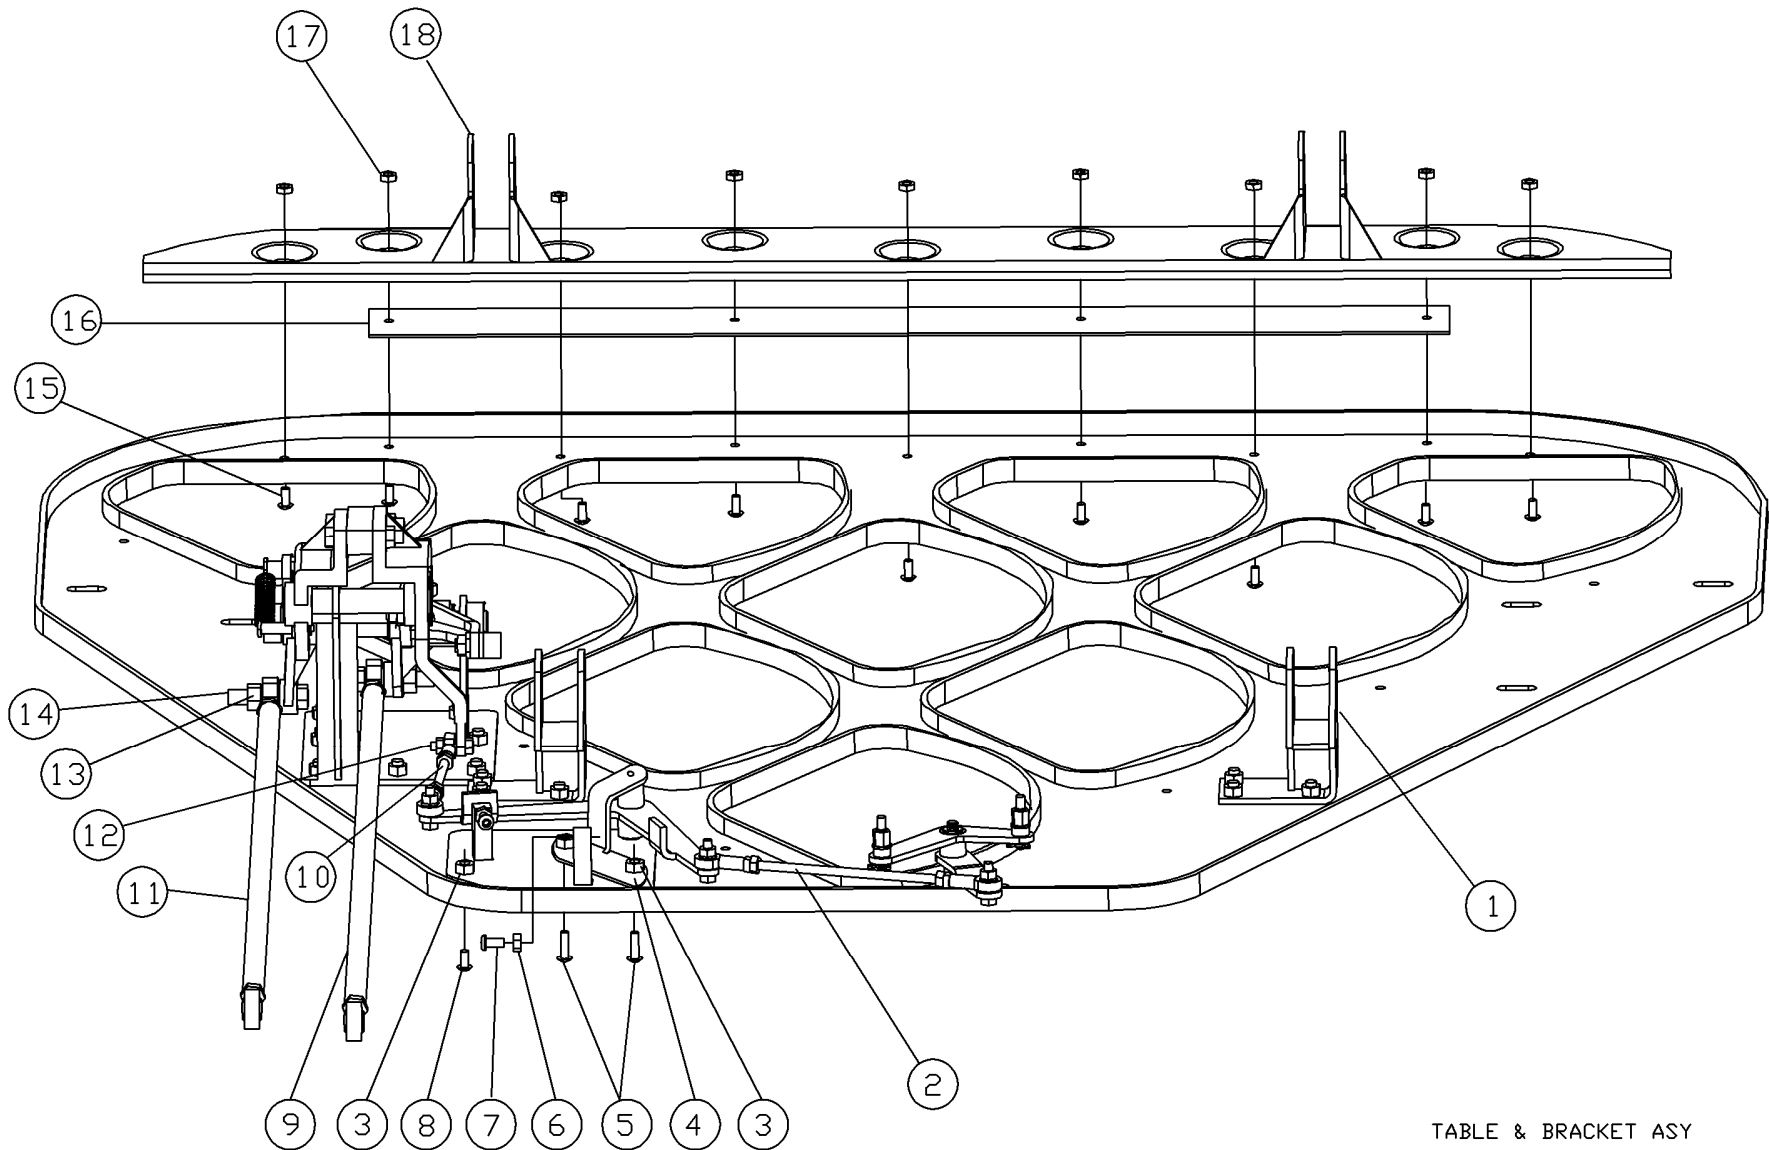

# TABLE & BRACKET ASSEMBLY

TABLE & BRACKET ASY

## TABLE & BRACKET ASSEMBLY

ITEM	QTY	PART #	DESCRIPTION	ITEM	QTY	PART #	DESCRIPTION
1	2	090-005-505	FRONT TABLE BRACKET				
2	1	090-005-613	ROD ASSEMBLY, LONG				
3	19	844-057-002	NUT, STOVER LOCK, 5/16 - 18				
4	1	090-005-637	PIVOT SUPPORT BRACKET				
5	2	808-557-140	SCREW, BUTTON HEAD CAP, 5/16 - 18 X 7/8				
6	2	835-549-002	NUT, HEX JAM, 1/4 - 20				
7	1	808-549-200	SCREW, BUTTON HEAD CAP, 1/4 - 20 X 1 1/4				
8	17	808-557-120	SCREW, BUTTON HEAD CAP, 5/16 - 18 X 3/4				
9	1	088-005-501	SPOT TIE ROD ASSEMBLY				
10	1	090-005-615	ROD ASSEMBLY, SHORT				
11	1	088-005-500	RESPOT TIE ROD ASSEMBLY				
12	4	809-849-165	SCREW, HEX, 1/4 - 20 X 1				
13	2	844-069-002	NUT, STOVER LOCK, 7/16 - 14				
14	2	809-869-285	SCREW, HEX, 7/16 - 14 X 1-1/2				
15	9	808-549-120	SCREW, BUTTON HEAD CAP, 1/4 - 20 X 3/4				
16	1	090-005-656	REAR BRACKET SHIM				
17	13	844-049-002	NUT, STOVER LOCK, 1/4 - 20				
18	1	090-005-536	REAR MOUNTING BRACKET				