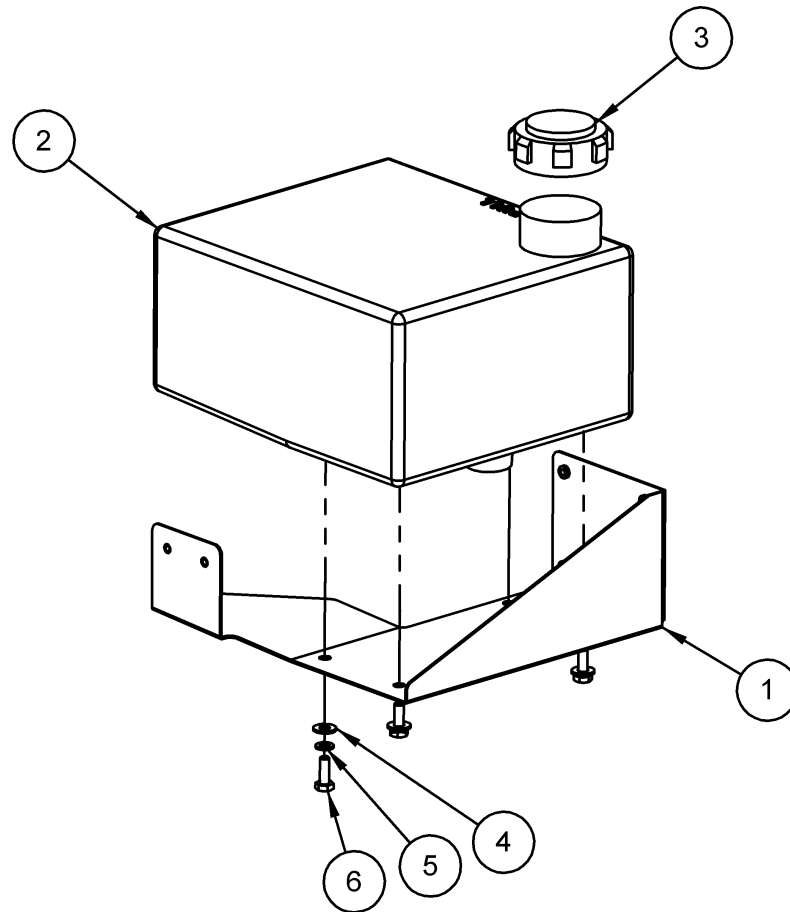

CLEANER TANK ASSEMBLY

CLEANER TANK ASSEMBLY

	PART NO.	DESCRIPTION	QTY
1	294-002-522	CLEANER TANK BRACKET ASSEMBLY	1
2	294-115-525	CLEANER TANK	1
3	294-115-092	CLEANER TANK CAP	1
4	948-753-102	WASHER, 1/4, FLAT, BLACK	4
5	951-148-008	WASHER, 1/4, SPLIT, BLACK	4
6	809-849-125	SCREW, HEX, 1/4-20 X 3/4, BLACK	4