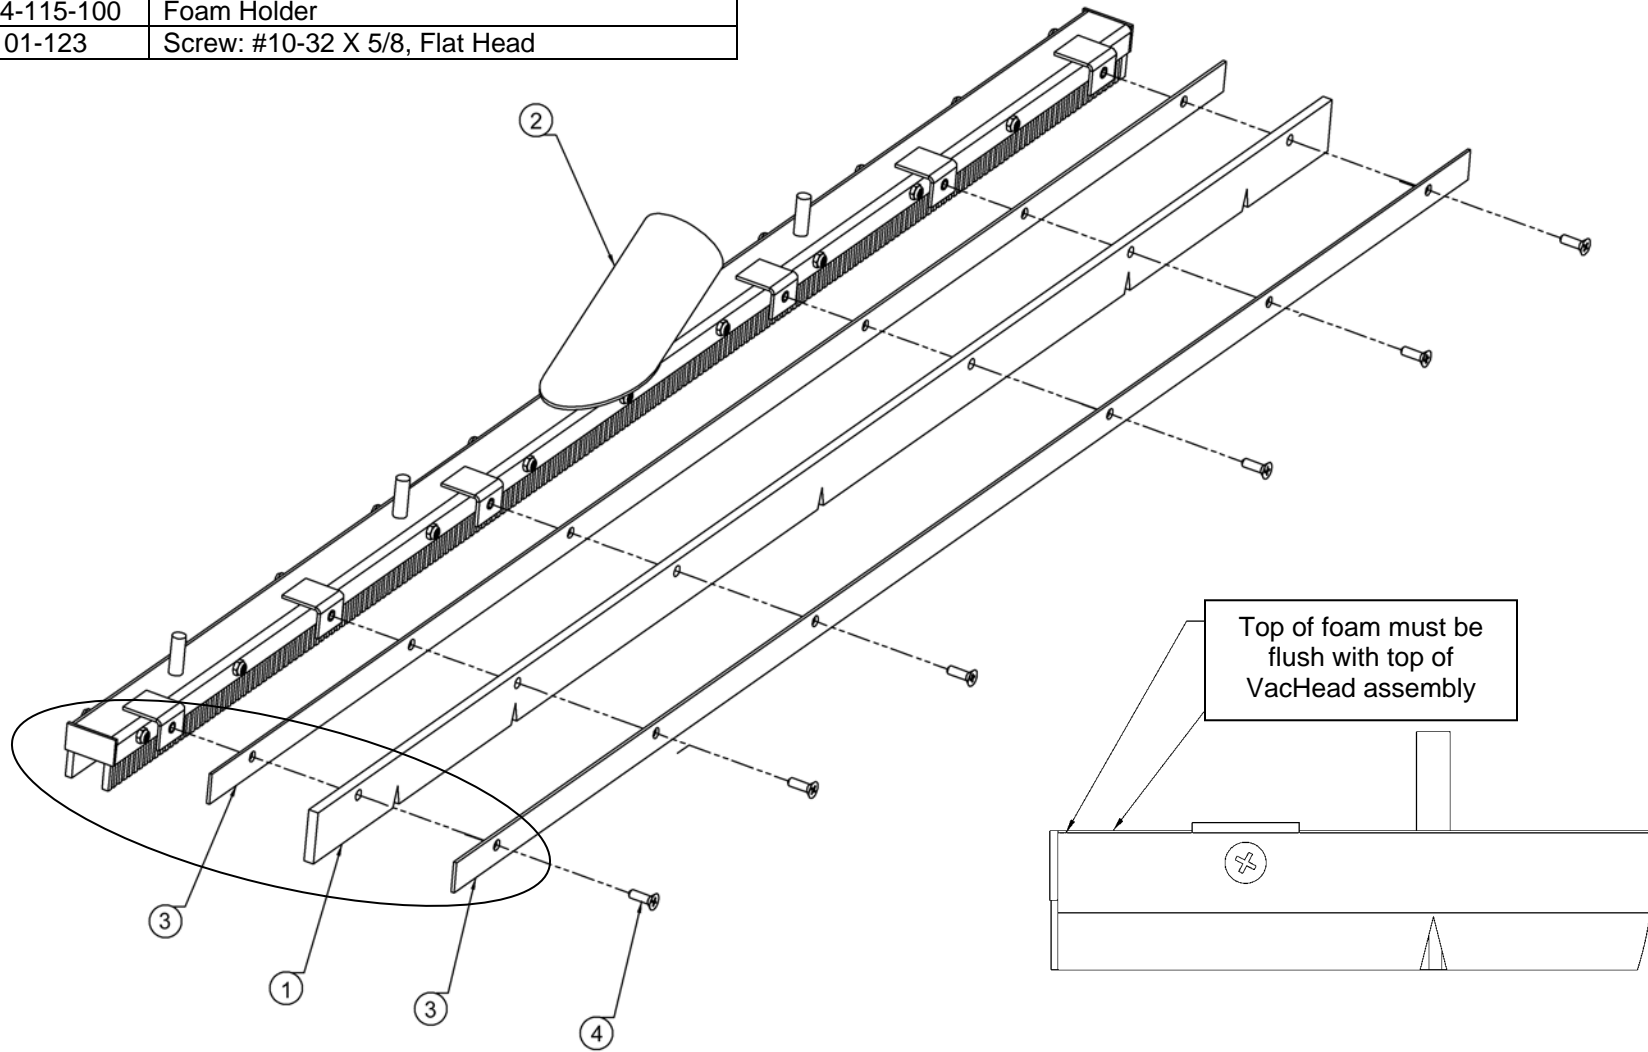

**294-115-095 VacHead Assembly** (Page 1 of 2)

	NUMBER	DESCRIPTION
1	294-115-029	Cleaner Foam
2	294-115-101	VacHead Weldment
3	294-115-100	Foam Holder
4	01-123	Screw: #10-32 X 5/8, Flat Head

**294-115-095 VacHead Assembly (Page 2 of 2)**

	NUMBER	DESCRIPTION
1	SV-72	Squeegee
2	SV-A4	Squeegee Bracket Weldment
3	01-229	Nut: #6-32, Nylon Lock, Zinc

VacHead Assembly Rotated 180°