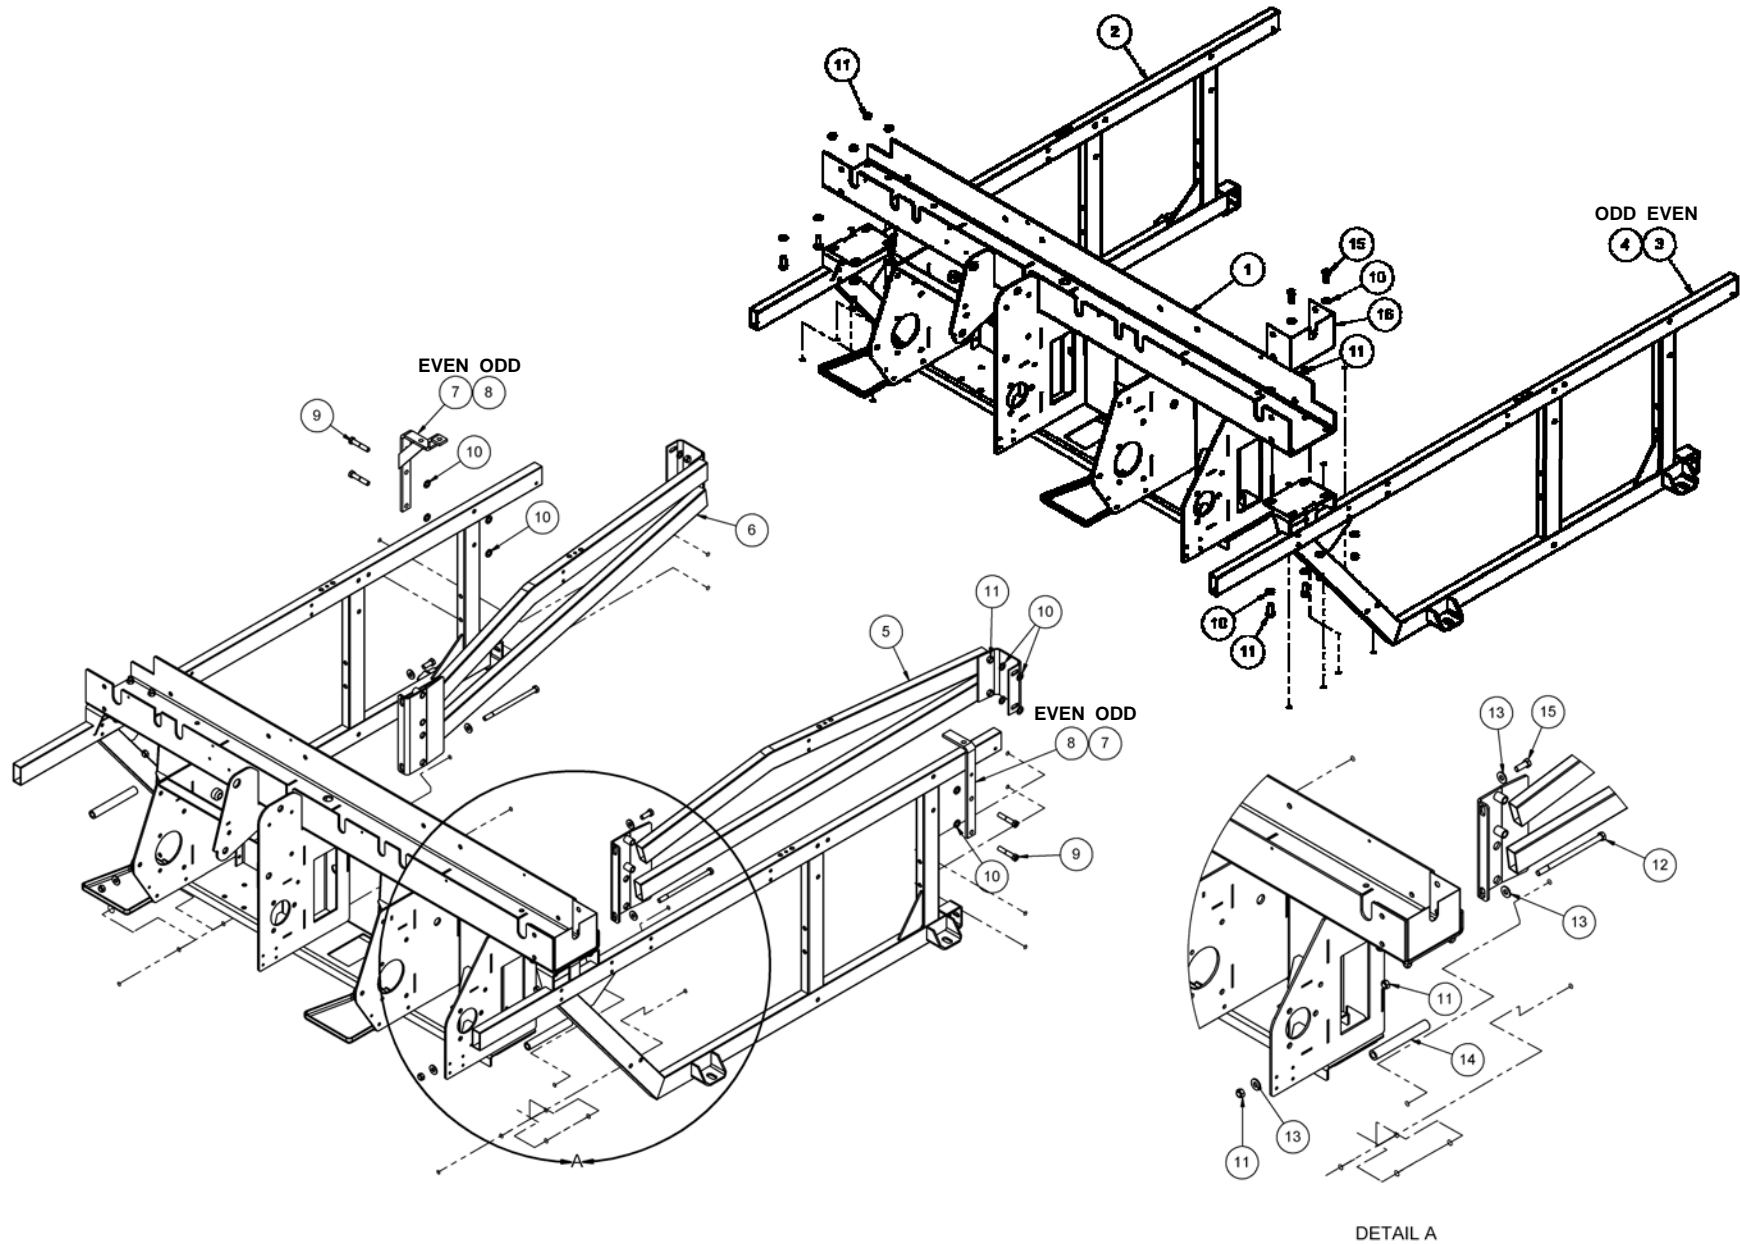

FRONT END FRAME ASSEMBLY – EVEN & ODD MACHINES

FRONT END FRAME ASSEMBLY – EVEN & ODD MACHINES

ITEM	QTY	PART #	DESCRIPTION
1	1	088-500-200	CROSSBEAM WELDMENT, WIDE DUCT
2	1	090-004-006	SIDE FRAME, 7-PIN SIDE, ODD & EVEN
3	1	090-004-003	SIDE FRAME, 10-PIN SIDE, EVEN MACHINE
4	1	090-004-002	SIDE FRAME, 10-PIN SIDE, ODD MACHINE
5	1	090-005-647	FRAME BRACE WELDMENT, 10-PIN SIDE
6	1	090-005-646	FRAME BRACE WELDMENT, 7-PIN SIDE
7	1	070-006-414	REAR PLATFORM SUPPORT, 7-PIN SIDE EVEN MACHINE, 10-PIN SIDE ODD MACHINE
8	1	070-006-405	PLATFORM SUPPORT BRACKET, COMMON
9	4	809-865-325	SCREW, HEX, 3/8-16 X 2
10	22	948-767-132	FLAT WASHER, .41 X .73 X .06
11	16	844-065-002	NUT, STOVER LOCK, 3/8-16
12	2	809-865-104	SCREW, HEX, 3/8-16 X 6½
13	6	947-356-617	FLAT WASHER, 5/16 USS
14	2	088-500-222	CROSSBEAM SPACER
15	10	809-865-165	SCREW, HEX, 3/8-16 X 1
16	1	090-005-034	CROSSBEAM END PLATE

ITEM	QTY	PART #	DESCRIPTION
------	-----	--------	-------------