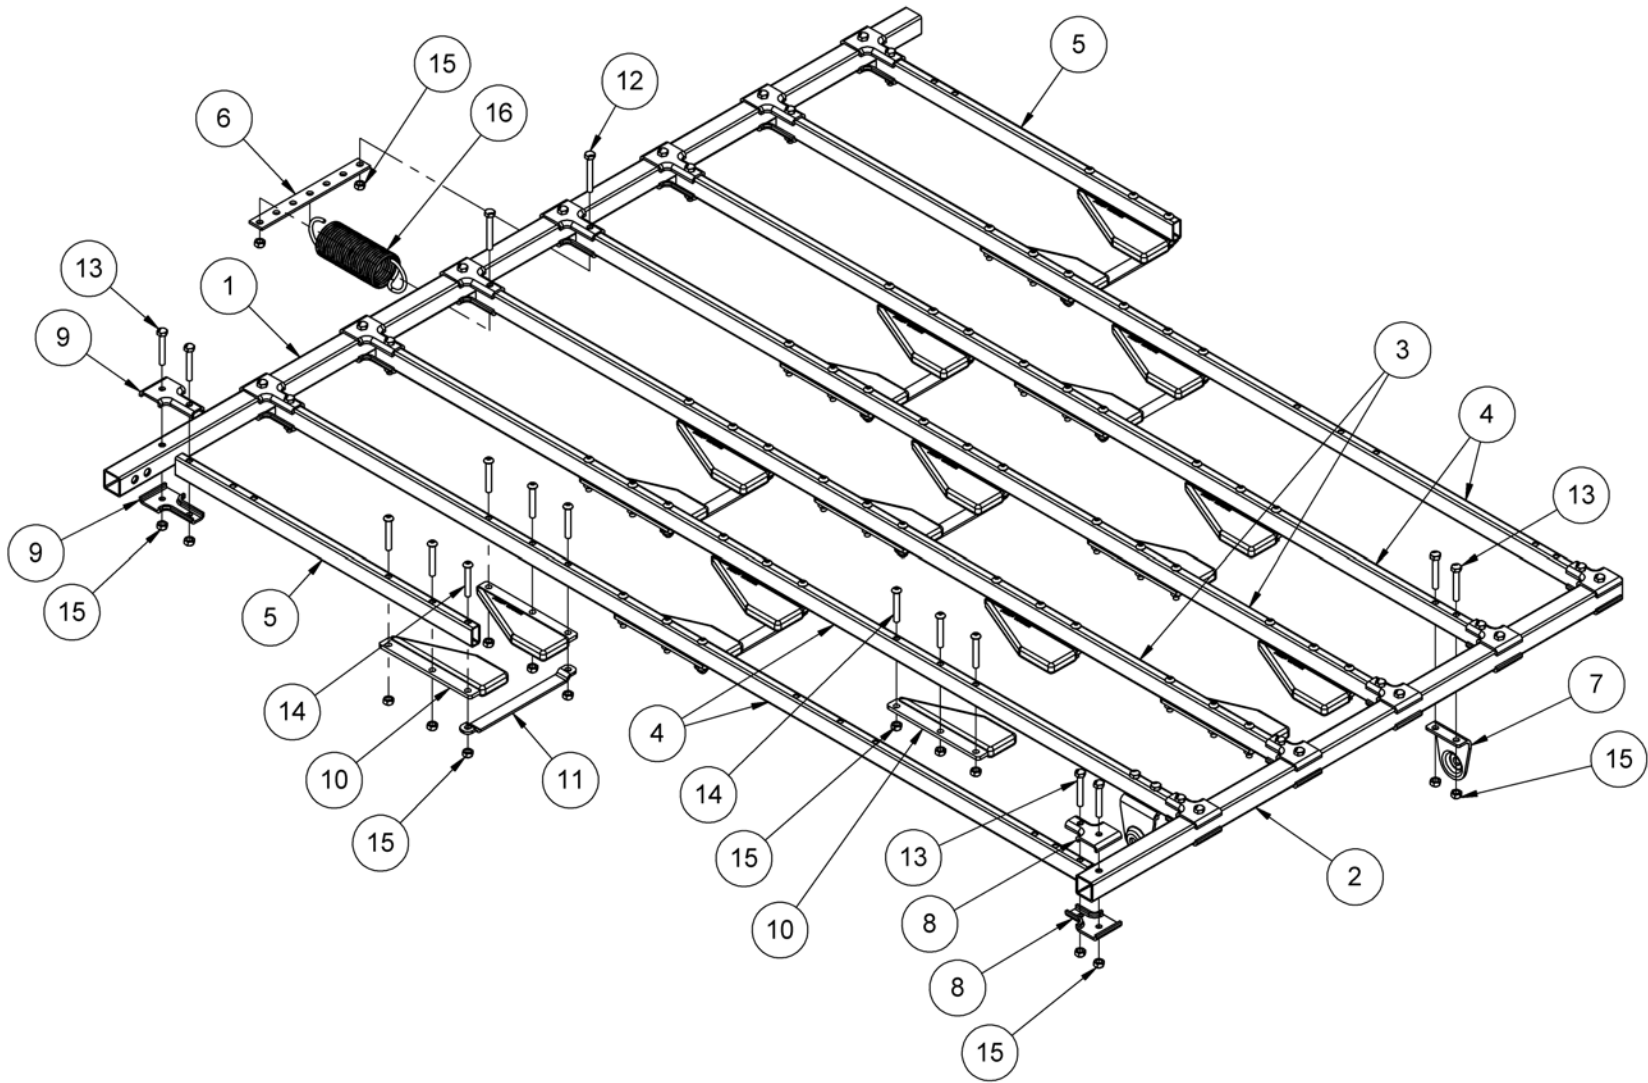

SHUTTLE ASSEMBLY – DURABIN II

SHUTTLE ASSEMBLY – DURABIN

ITEM	QTY	PART #	DESCRIPTION
1	1	088-500-153	CROSS TUBE, LONG
2	1	088-500-158	CROSS TUBE, SHORT
3	2	088-500-157	CENTER TUBE
4	4	088-500-155	SIDE TUBE, LONG
5	2	088-500-154	SIDE TUBE, SHORT
6	1	088-500-166	SPRING STRAP
7	2	088-500-159	SHUTTLE ARM BRACKET
8	12	088-500-161	FRONT SHUTTLE CLAMP
9	16	088-500-163	REAR SHUTTLE CLAMP
10	20	088-001-211	XL/PIN HOLDER
11	7	070-006-268	STRAP
12	2	861-206-045	SCREW, HEX, M6 - 1 X 45
13	30	709-013-069	SCREW, HEX, M6 - 1 X 40
14	60	709-013-068	SCREW, BUTTON HEAD, M6 - 1 X 40
15	92	872-000-602	NUT, HEX, M6 - 1, STOVER LOCK
16	1	070-006-447	SHUTTLE SPRING

ITEM	QTY	PART #	DESCRIPTION
------	-----	--------	-------------