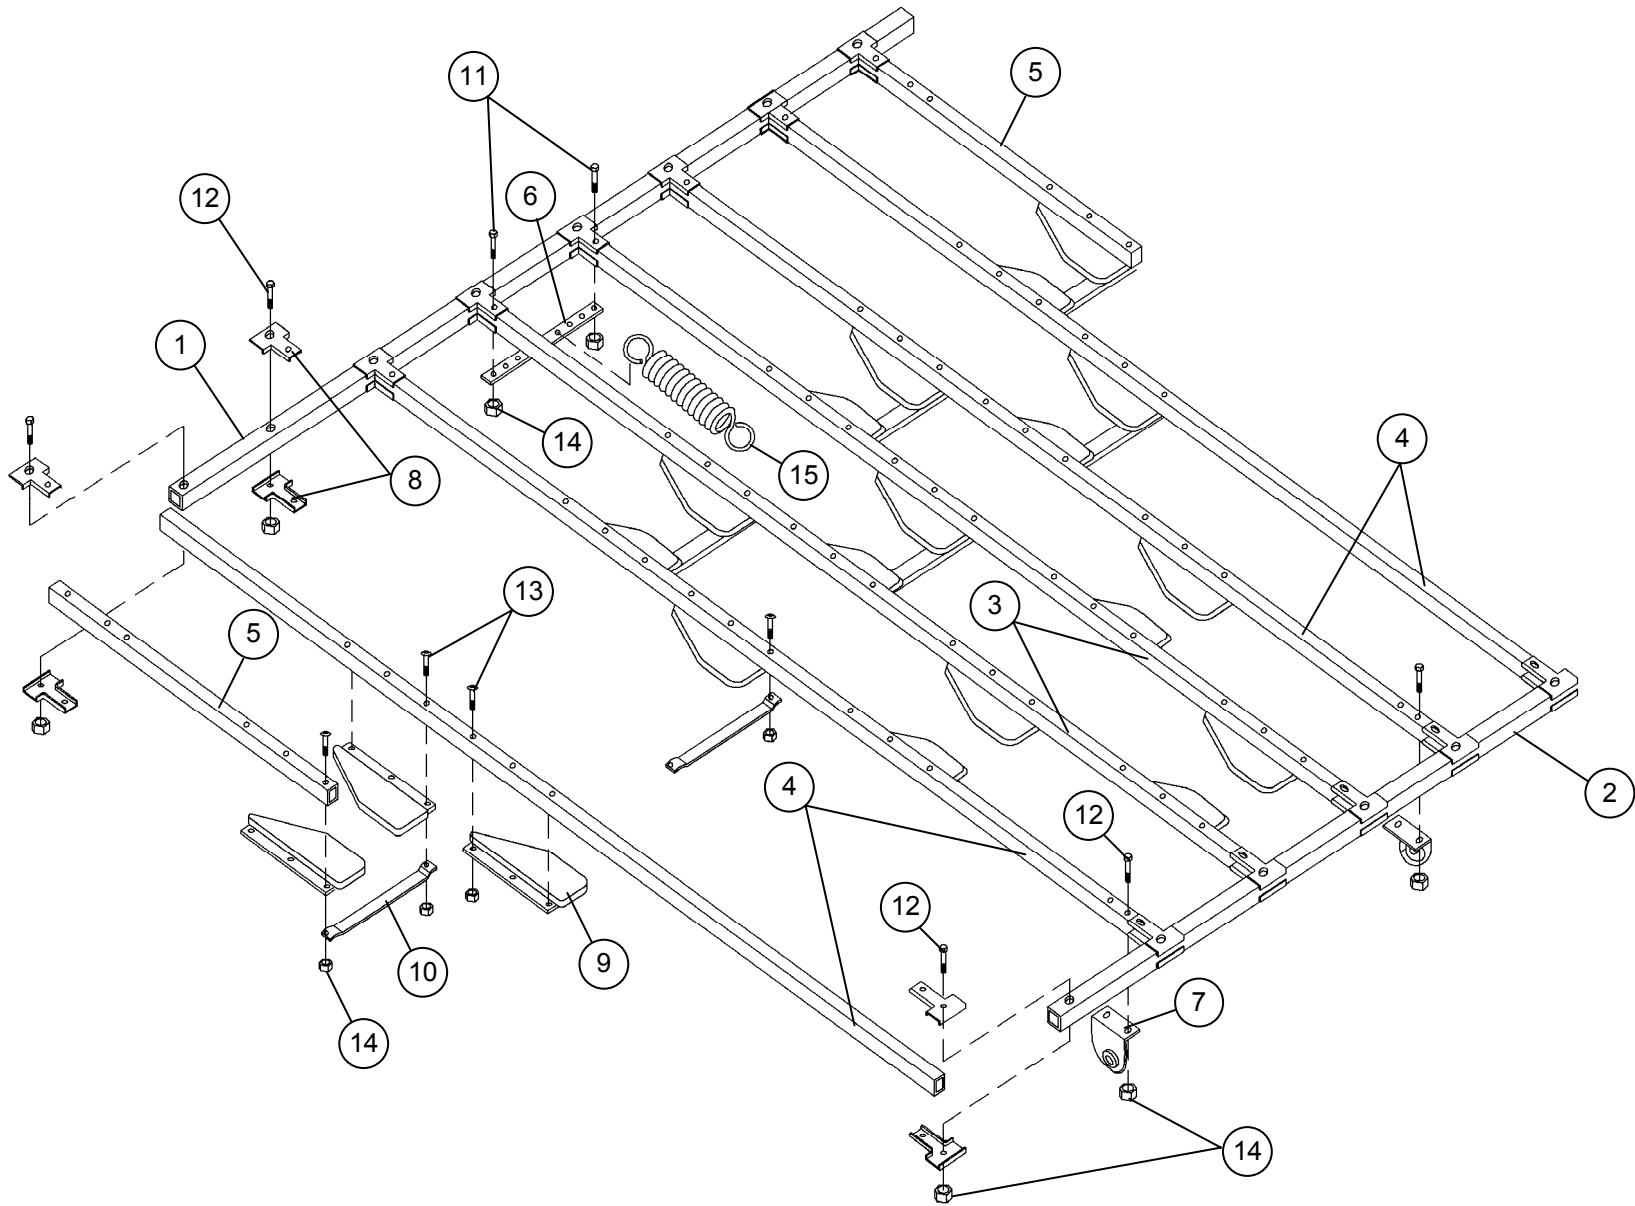

SHUTTLE ASSEMBLY – DURABIN II

SHUTTLE ASSEMBLY – DURABIN II

ITEM	QTY	PART #	DESCRIPTION	ITEM	QTY	PART #	DESCRIPTION
1	1	088-500-153	CROSS TUBE, LONG				
2	1	088-500-158	CROSS TUBE, SHORT				
3	2	088-500-157	CENTER TUBE				
4	4	088-500-155	SIDE TUBE, LONG				
5	2	088-500-154	SIDE TUBE, SHORT				
6	1	088-500-166	BIN SPRING STRAP				
7	2	088-500-159	SHUTTLE ARM BRACKET				
8	28	088-500-161	END CLAMP				
9	20	088-001-211	XL/ PIN HOLDER				
10	7	070-006-268	STRAP				
11	2	861-206-045	SCREW, HEX, M6 X 1.0 X 45				
12	30	709-013-069	SCREW, HEX, M6 X 1.0 X 40				
13	60	709-013-068	SCREW, BUTTON HEAD, M6 X 1.0 X 40				
14	92	872-000-602	NUT, HEX, M6 X 1.0, STOVER LOCK				
15	1	070-006-447	SPRING, SHUTTLE ASSEMBLY				