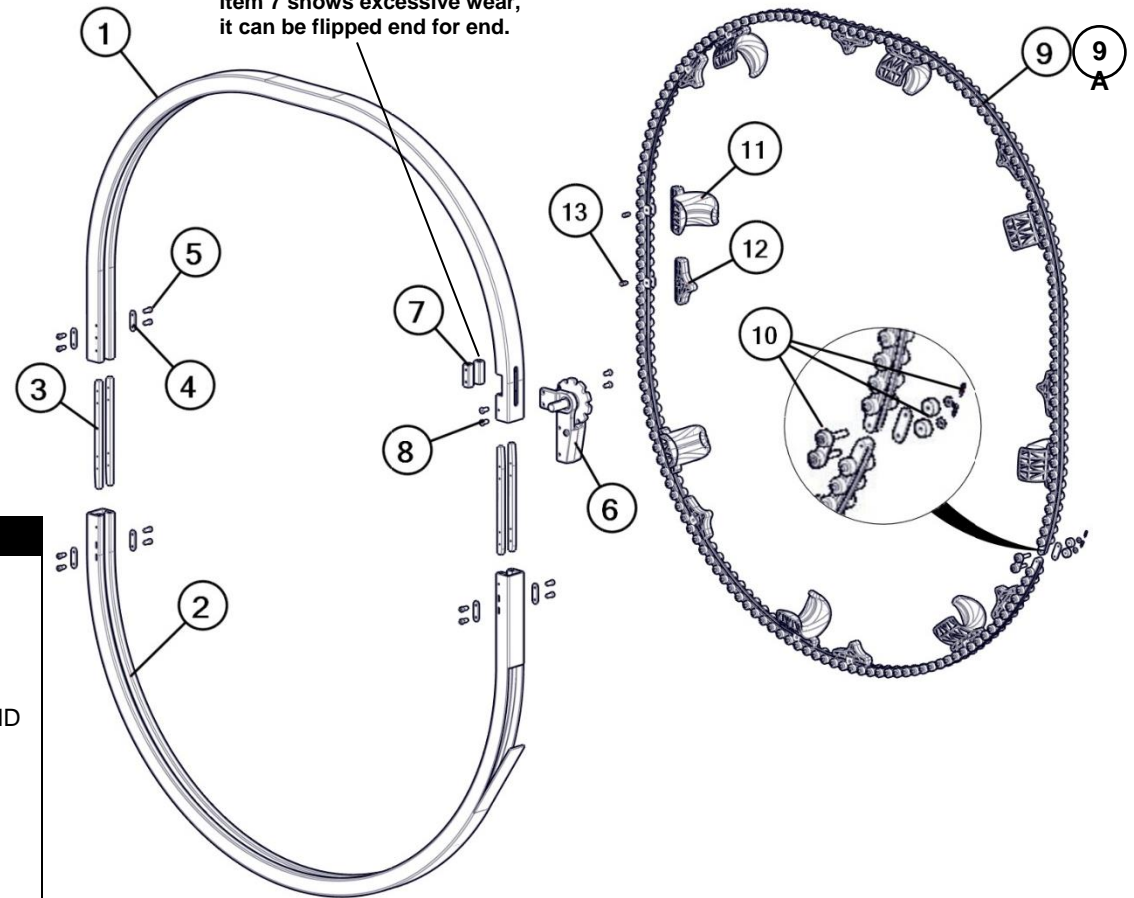

# SECTION 3.0

## Drawings and Parts Lists

If the chain side surface of item 7 shows excessive wear, it can be flipped end for end.

### CHAIN DRIVE ASSEMBLY - ODD

ITEM	PART #	DESCRIPTION
1	088-001-553	CHAIN TRACK TOP
2	088-001-554	CHAIN TRACK BOTTOM
3	088-001-556	TRACK JOINER
4	088-001-552	TRACK KEY PLATE
5	808-549-120	SCREW, 1/4-20 X 3/4, HEX SOCKET BTN HD
6	088-001-559	DRIVE ASSEMBLY, ODD
7	088-001-555	DRIVE SLEEVE
8	808-849-120	SCREW, 1/4-20 X 3/4, HEX SOCKET HEAD
9	088-001-526	ROLLER CHAIN (CHAIN ONLY)
9A	088-001-561	ROLLER CHAIN ASSY, ODD, (INCL 9 -13)
10	088-001-590	CONNECTING LINK
11	088-001-524	FLIGHT CUP
12	088-001-525	FLIGHT TAB
13	908-040-121	GROOVE PIN, 1/4 X 3/4