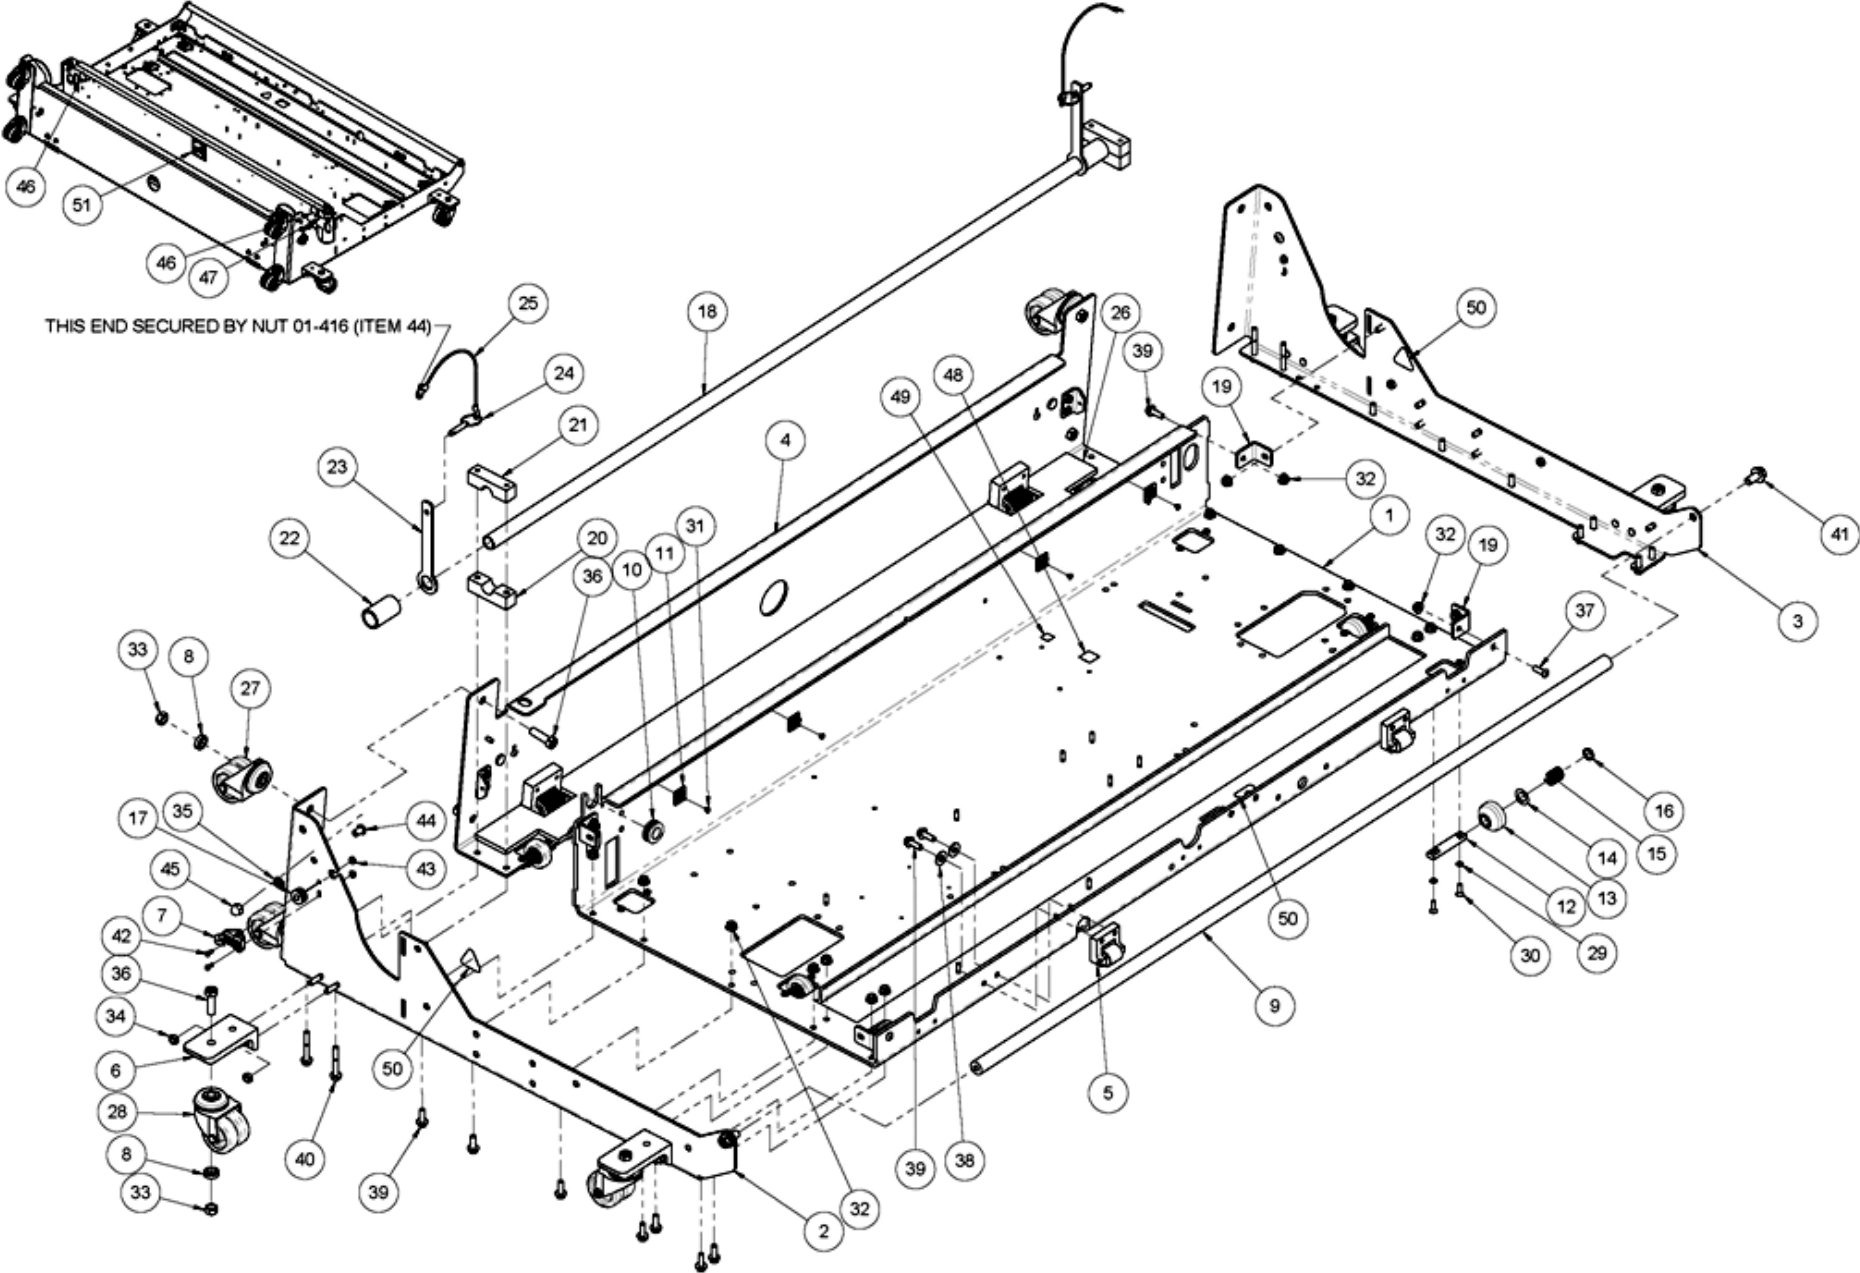

Frame Assembly – Base Plate and Side Plates

Frame Assembly – Base Plate and Side Plates

	NUMBER	DESCRIPTION
1	294-116-001	BASE PLATE ASSEMBLY
2	294-116-003	SIDE PLATE ASSEMBLY, RIGHT HAND
3	294-116-005	SIDE PLATE ASSEMBLY, LEFT HAND
4	294-116-008	REAR PLATE ASSEMBLY
5	SA-3012	DUSTER END PLATE ROLLER
6	294-115-613	CASTER BRACKET, 2-INCH
7	A-2037	POWER CABLE HOOK
8	A-0794	CASTER SPACER
9	294-116-013	LIFT HANDLE
10	711-520-017	GROMMET, 5/8 ID X 7/8 OD X 3/16 PANEL
11	02-539	CABLE MOUNTING BLOCK, 3/4 X 3/4
12	294-116-019	GUIDE ROLLER AXLE
13	SA-0244	GUIDE WHEEL ASSEMBLY
14	01-161	PHENOLIC WASHER
15	A-0024	GUIDE ROLLER SPRING
16	A-0025	GUIDE ROLLER WASHER
17	04-078	GROMMET, 5/16 X 3/4 X 1/8, RUBBER
18	294-116-014	OIL TANK SUPPORT TUBE
19	294-116-015	FRAME BRACKET
20	294-116-016	OIL TANK TUBE BLOCK, BOTTOM
21	294-116-017	OIL TANK TUBE BLOCK, TOP
22	294-116-098	OIL TANK SPACER
23	294-115-706	OIL TANK RETAINING BRACKET
24	04-118	PIN QR 0.25 X 0.80 NS
25	04-335	CABLE ASSEMBLY, 8"
26	294-116-018	FOAM OIL TANK DRIP PAD