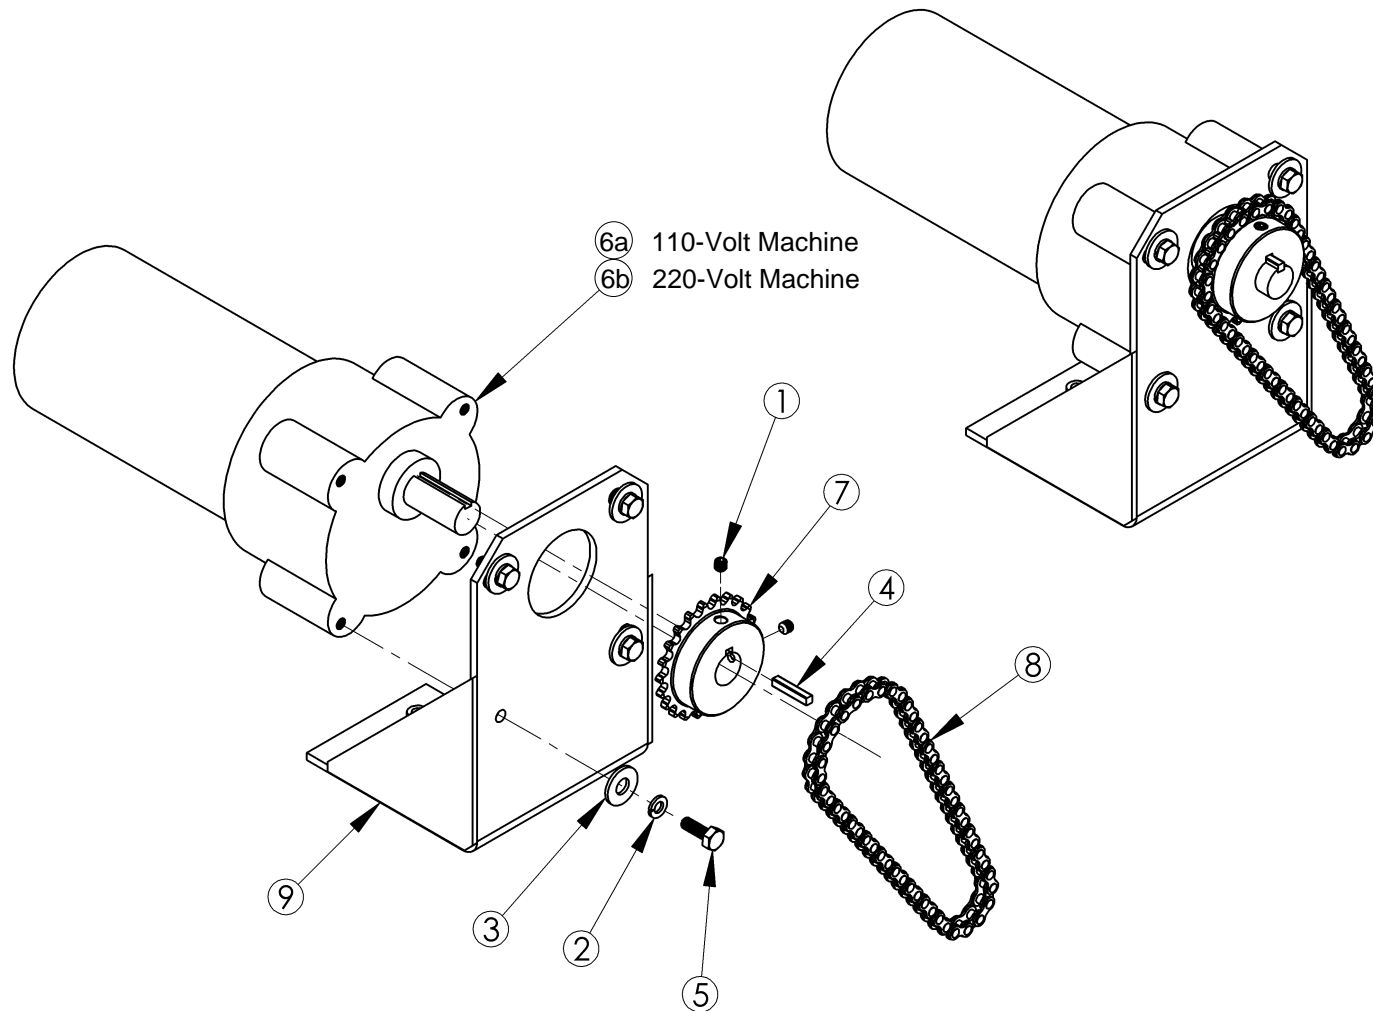

**SA-0259 (110-VOLT MACHINE)  
SA-0291 (220-VOLT MACHINE)  
DRIVE MOTOR ASSEMBLY**

**SA-0259 (110-VOLT MACHINE)  
SA-0291 (220-VOLT MACHINE)  
DRIVE MOTOR ASSEMBLY**

	<b>PART NO.</b>	<b>DESCRIPTION</b>	<b>QTY</b>
1	01-041	SET SCREW, 1/4-20 X 1/4 HEX SOCKET HEAD, CUP POINT	2
2	951-148-002	LOCK WASHER, 1/4 SPLIT	4
3	01-065	FLAT WASHER, 5/16 USS	4
4	01-352	KEY, 3/16 X 3/16 X 1"	1
5	01-569	SCREW, 1/4-28 X 3/4 HEX HEAD	4
6a	02-770	MOTOR, DRIVE, 90 VDC	1
6b	02-786	MOTOR, DRIVE, 180 VDC	1
7	03-108	SPROCKET, #35 CHAIN, 22 TOOTH, 3/4 BORE	1
8	A-0855	CHAIN, #35, 17-5/8 LENGTH	1
9	SA-0257	DRIVE MOTOR BRACKET WELDMENT	1