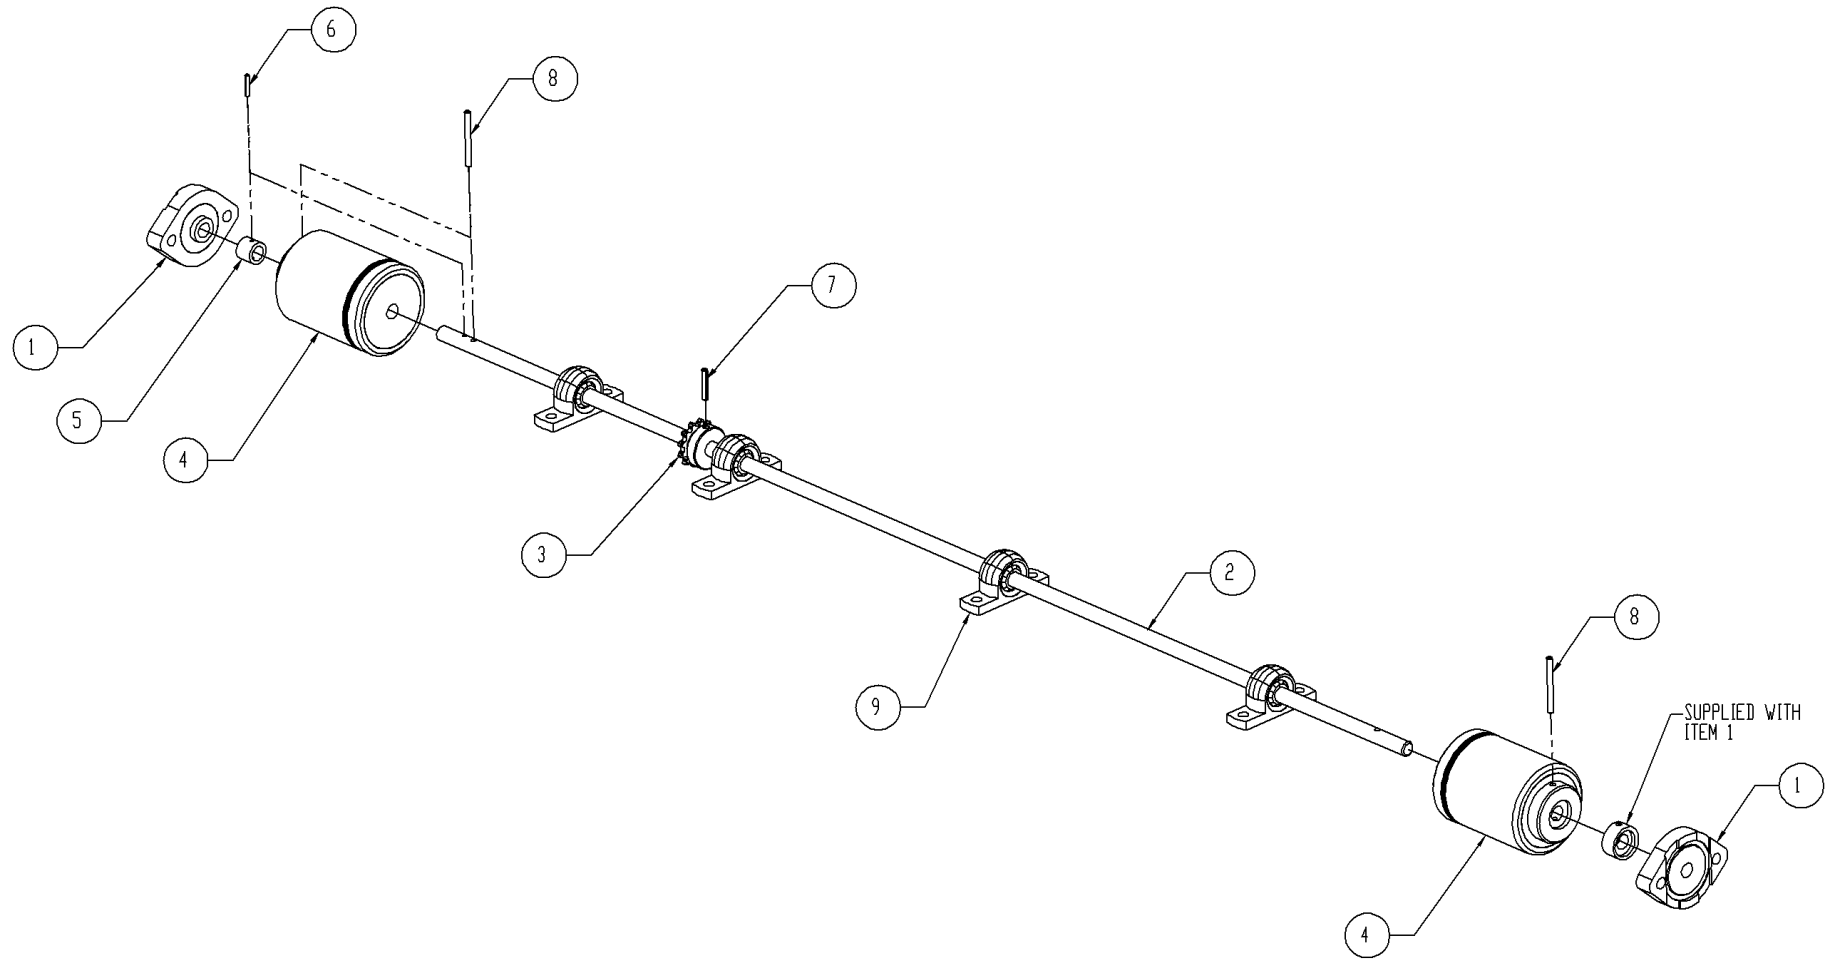

# SA-0279 DRIVE SHAFT ASSEMBLY

**SA-0279****DRIVE SHAFT ASSEMBLY**

	<b>PART NO.</b>	<b>DESCRIPTION</b>	<b>QTY</b>
1	A-0041	BEARING MODIFICATION-DRIVE SHAFT END	2
2	A-0337	DRIVE SHAFT	1
3	A-0521	DRIVE SHAFT SPROCKET MODIFICATION	1
4	294-115-404	DRIVE WHEEL	2
5	A-8011	DRIVE SHAFT SPACER	1
6	01-078	ROLL PIN, 1/8 X 3/4	1
7	01-082	ROLL PIN, 3/16 X 1-1/8	1
8	01-087	ROLL PIN, 3/16 X 2	2
9	03-004	PILLOW BLOCK	4